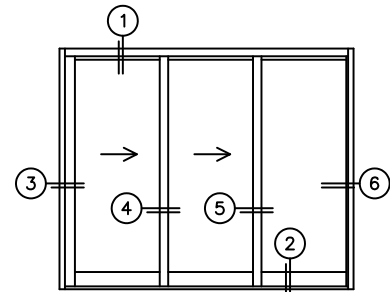

FLEETWOOD
WINDOWS & DOORS
FleetwoodUSA.com

NORWOOD 3070EX M/S
XXO STANDARD CONFIGURATION
NO SCREENS

ORDER NO.:

ITEM NO.:

REQUIRED DEALER INFO.

A(NET FRAME WIDTH)

B(NET FRAME HEIGHT)

SILL PAN HEIGHT (INTERIOR LEG)
(3/4", 1-1/16", 1-7/16" OR 1-7/8")

NOTES:

(USE RULER TO SCALE DIMENSIONS IN INCHES)

SCALE: 1/4

XXO DOOR SHOWN