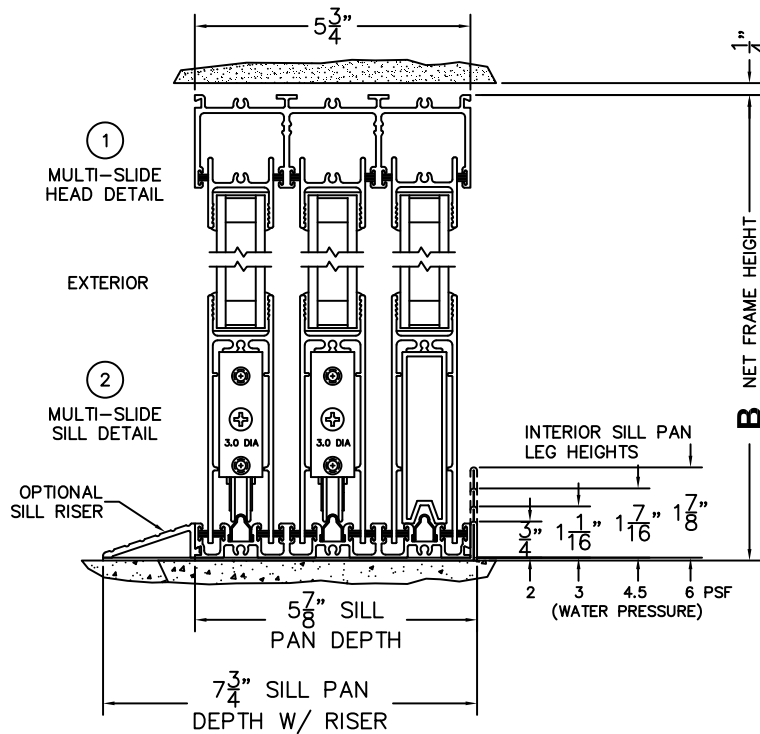

FLEETWOOD
WINDOWS & DOORS
FleetwoodUSA.com

NORWOOD 3070EX M/S
XXO STANDARD CONFIGURATION
NO SCREENS

ORDER NO.:

ITEM NO.:

REQUIRED DEALER INFO.

A(NET FRAME WIDTH)

B(NET FRAME HEIGHT)

SILL PAN HEIGHT (INTERIOR LEG)
(3/4", 1-1/16", 1-7/16" OR 1-7/8")

NOTES:

(USE RULER TO SCALE DIMENSIONS IN INCHES)

SCALE: 1/4

XXO DOOR SHOWN