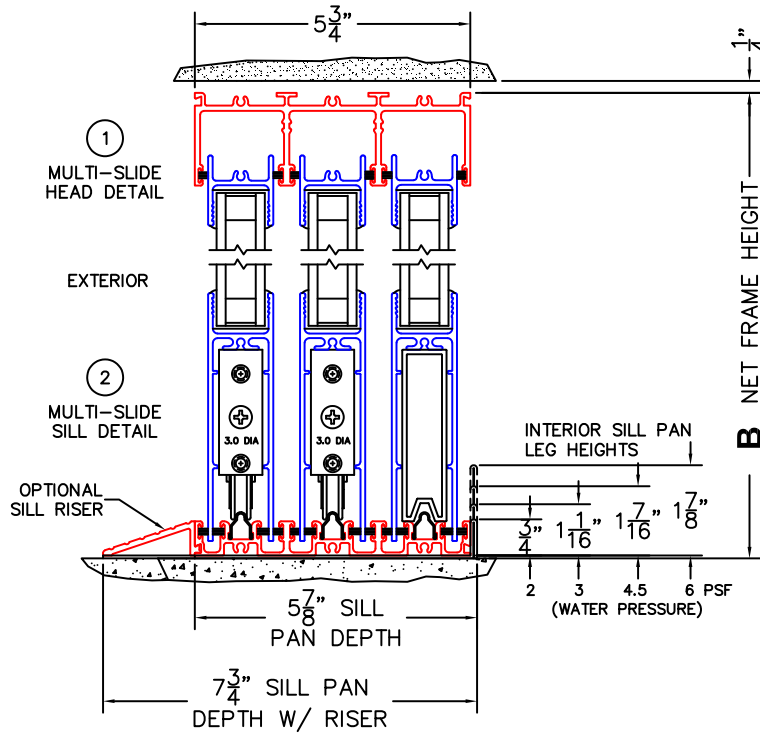

FLEETWOOD
WINDOWS & DOORS
FleetwoodUSA.com

NORWOOD 3070EX M/S
XXO CUSTOM CONFIGURATION
NO SCREENS

ORDER NO.:

ITEM NO.:

REQUIRED DEALER INFO.

A(NET FRAME WIDTH)

B(NET FRAME HEIGHT)

SILL PAN HEIGHT (INTERIOR LEG)
(3/4", 1-1/16", 1-7/16" OR 1-7/8")

NOTES:

(USE RULER TO SCALE DIMENSIONS IN INCHES)

SCALE: 1/4

3 LOCK JAMB 4 INTERLOCKERS 5 INTERLOCKERS 6 FIXED JAMB