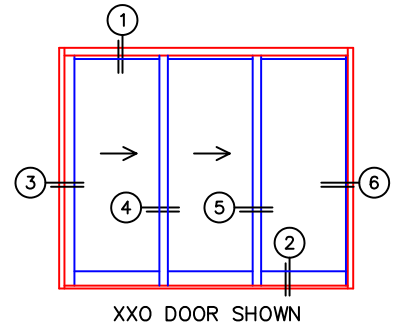

FLEETWOOD
WINDOWS & DOORS
FleetwoodUSA.com

NORWOOD 3070EX M/S
XXO CUSTOM CONFIGURATION
NO SCREENS

ORDER NO.:

ITEM NO.:

REQUIRED DEALER INFO.

A(NET FRAME WIDTH)

B(NET FRAME HEIGHT)

SILL PAN HEIGHT (INTERIOR LEG)
(3/4", 1-1/16", 1-7/16" OR 1-7/8")

NOTES:

(USE RULER TO SCALE DIMENSIONS IN INCHES)

SCALE: 1/4

3 LOCK JAMB 4 INTERLOCKERS 5 INTERLOCKERS 6 FIXED JAMB