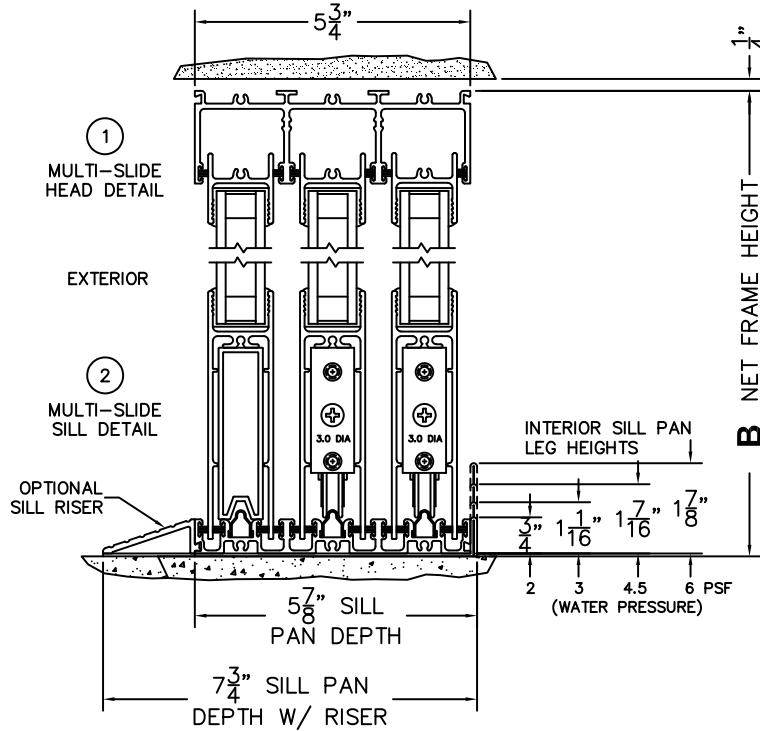

FLEETWOOD
WINDOWS & DOORS
FleetwoodUSA.com

NORWOOD 3070EX M/S
XXO CUSTOM CONFIGURATION
NO SCREENS

ORDER NO.:

ITEM NO.:

REQUIRED DEALER INFO.

A(NET FRAME WIDTH)

B(NET FRAME HEIGHT)

SILL PAN HEIGHT (INTERIOR LEG)
(3/4", 1-1/16", 1-7/16" OR 1-7/8")

NOTES:

(USE RULER TO SCALE DIMENSIONS IN INCHES)

SCALE: 1/4

3 LOCK JAMB 4 INTERLOCKERS 5 INTERLOCKERS 6 FIXED JAMB