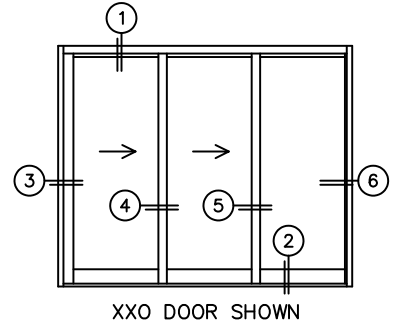

FLEETWOOD
WINDOWS & DOORS
FleetwoodUSA.com

NORWOOD 3070EX M/S
XXO CUSTOM CONFIGURATION
NO SCREENS

ORDER NO.:

ITEM NO.:

REQUIRED DEALER INFO.

A(NET FRAME WIDTH)

B(NET FRAME HEIGHT)

SILL PAN HEIGHT (INTERIOR LEG)
(3/4", 1-1/16", 1-7/16" OR 1-7/8")

NOTES:

(USE RULER TO SCALE DIMENSIONS IN INCHES)

SCALE: 1/4

3 LOCK JAMB 4 INTERLOCKERS 5 INTERLOCKERS 6 FIXED JAMB