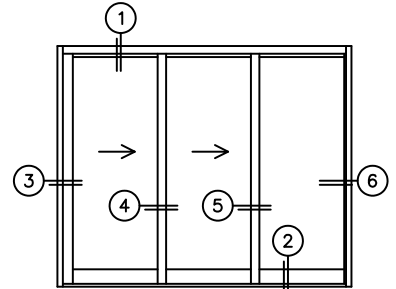

FLEETWOOD
WINDOWS & DOORS
FleetwoodUSA.com

NORWOOD 3070EX M/S
XXO CUSTOM CONFIGURATION
NO SCREENS

ORDER NO.:

ITEM NO.:

REQUIRED DEALER INFO.

A(NET FRAME WIDTH)

B(NET FRAME HEIGHT)

SILL PAN HEIGHT (INTERIOR LEG)
(3/4", 1-1/16", 1-7/16" OR 1-7/8")

NOTES:

(USE RULER TO SCALE DIMENSIONS IN INCHES)

SCALE: 1/4

- ③
LOCK JAMB
- ④
INTERLOCKERS
- ⑤
INTERLOCKERS
- ⑥
FIXED JAMB