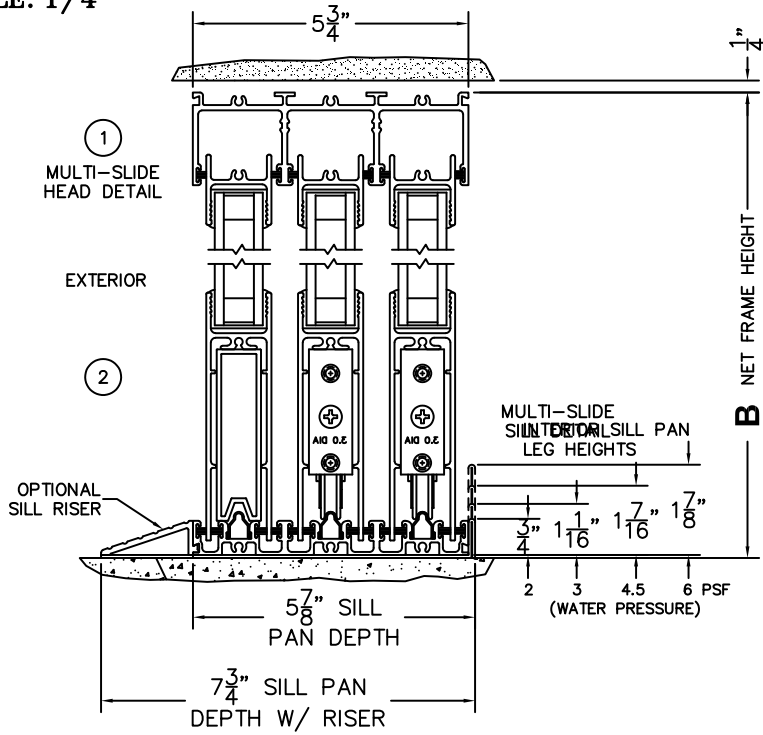

FLEETWOOD
WINDOWS & DOORS
FleetwoodUSA.com

NORWOOD 3070EX M/S
XXO CUSTOM CONFIGURATION
NO SCREENS

ORDER NO.:

ITEM NO.:

REQUIRED DEALER INFO.

A(NET FRAME WIDTH)

B(NET FRAME HEIGHT)

SILL PAN HEIGHT (INTERIOR LEG)
(3/4", 1-1/16", 1-7/16" OR 1-7/8")

NOTES:

(USE RULER TO SCALE DIMENSIONS IN INCHES)

SCALE: 1/4

- ③
LOCK JAMB
- ④
INTERLOCKERS
- ⑤
INTERLOCKERS
- ⑥
FIXED JAMB