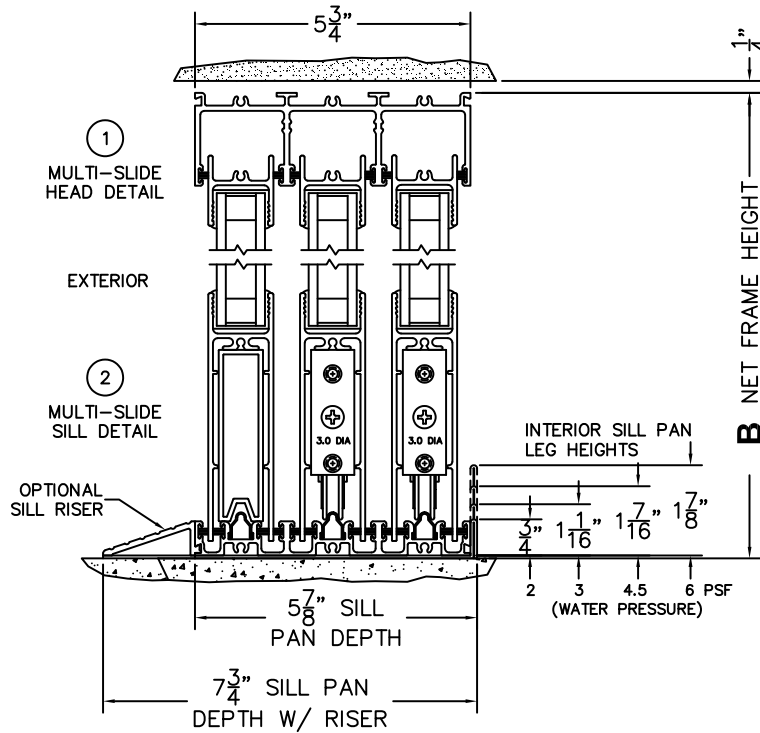

FLEETWOOD
WINDOWS & DOORS
FleetwoodUSA.com

NORWOOD 3070EX M/S
XXO STANDARD CONFIGURATION
NO SCREENS

ORDER NO.:

ITEM NO.:

REQUIRED DEALER INFO.

A(NET FRAME WIDTH)

B(NET FRAME HEIGHT)

SILL PAN HEIGHT (INTERIOR LEG)
(3/4", 1-1/16", 1-7/16" OR 1-7/8")

NOTES:

(USE RULER TO SCALE DIMENSIONS IN INCHES)

SCALE: 1/4

XXO DOOR SHOWN