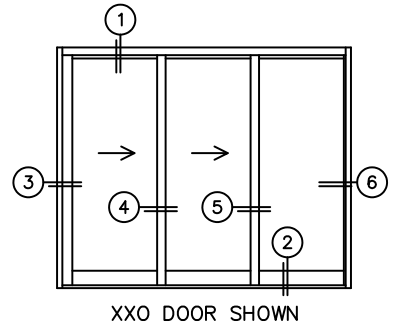

FLEETWOOD
WINDOWS & DOORS
FleetwoodUSA.com

NORWOOD 3070EX M/S
XXO STANDARD CONFIGURATION
NO SCREENS

ORDER NO.:

ITEM NO.:

REQUIRED DEALER INFO.

A(NET FRAME WIDTH)

B(NET FRAME HEIGHT)

SILL PAN HEIGHT (INTERIOR LEG)
(3/4", 1-1/16", 1-7/16" OR 1-7/8")

NOTES:

(USE RULER TO SCALE DIMENSIONS IN INCHES)

SCALE: 1/4

XXO DOOR SHOWN