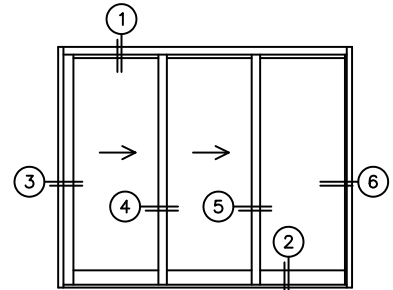

FLEETWOOD
WINDOWS & DOORS
FleetwoodUSA.com

NORWOOD 3070EX M/S
XXO CUSTOM CONFIGURATION
NO SCREENS

ORDER NO.:

ITEM NO.:

REQUIRED DEALER INFO.

A(NET FRAME WIDTH)

B(NET FRAME HEIGHT)

SILL PAN HEIGHT (INTERIOR LEG)
(3/4", 1-1/16", 1-7/16" OR 1-7/8")

NOTES:

(USE RULER TO SCALE DIMENSIONS IN INCHES)

SCALE: 1/4

XXO DOOR SHOWN