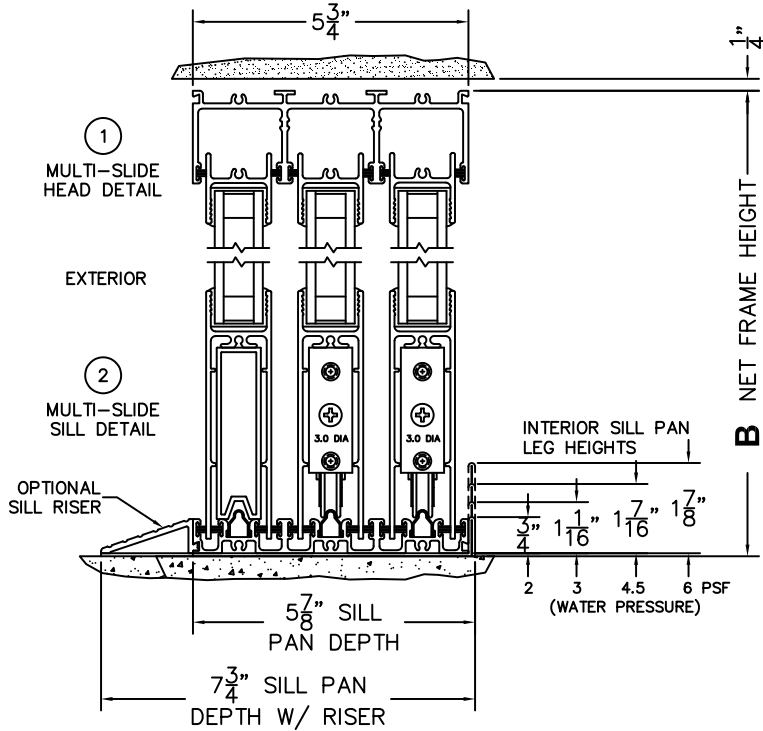

FLEETWOOD
WINDOWS & DOORS
FleetwoodUSA.com

NORWOOD 3070EX M/S
XXO CUSTOM CONFIGURATION
NO SCREENS

ORDER NO.:

ITEM NO.:

REQUIRED DEALER INFO.

A(NET FRAME WIDTH)

B(NET FRAME HEIGHT)

SILL PAN HEIGHT (INTERIOR LEG)
(3/4", 1-1/16", 1-7/16" OR 1-7/8")

NOTES:

(USE RULER TO SCALE DIMENSIONS IN INCHES)

SCALE: 1/4

XXO DOOR SHOWN