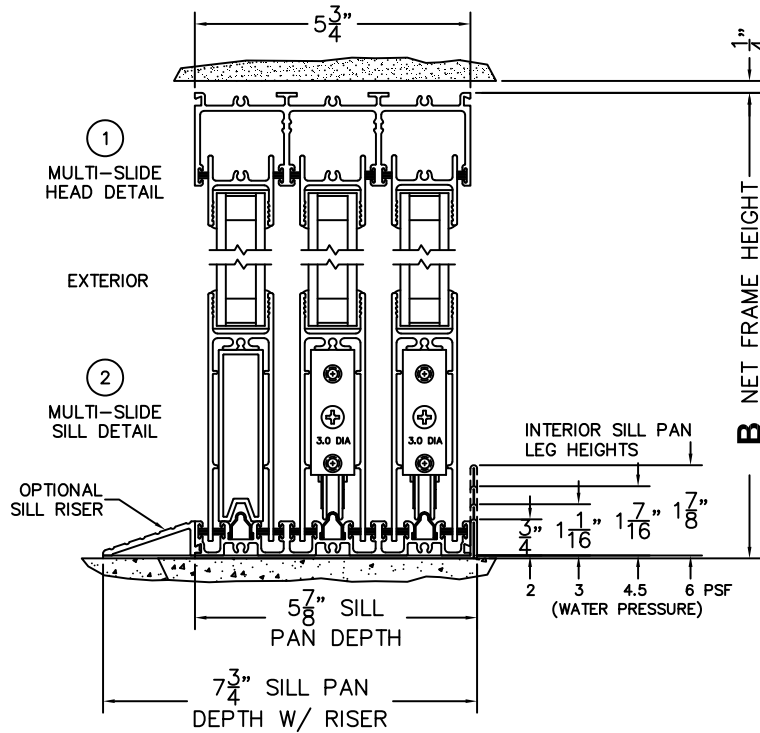

FLEETWOOD
WINDOWS & DOORS
FleetwoodUSA.com

NORWOOD 3070EX M/S
XXO CUSTOM CONFIGURATION
NO SCREENS

ORDER NO.:

ITEM NO.:

REQUIRED DEALER INFO.

A(NET FRAME WIDTH)

B(NET FRAME HEIGHT)

SILL PAN HEIGHT (INTERIOR LEG)
(3/4", 1-1/16", 1-7/16" OR 1-7/8")

NOTES:

(USE RULER TO SCALE DIMENSIONS IN INCHES)

SCALE: 1/4

XXO DOOR SHOWN