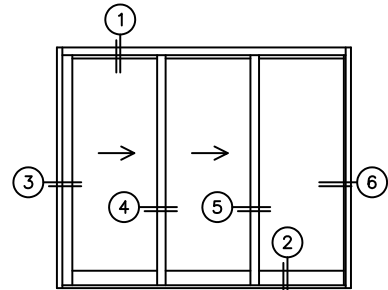

FLEETWOOD
WINDOWS & DOORS
FleetwoodUSA.com

NORWOOD 3070EX M/S
XXO CUSTOM CONFIGURATION
NO SCREENS

ORDER NO.:

ITEM NO.:

REQUIRED DEALER INFO.

A(NET FRAME WIDTH)

B(NET FRAME HEIGHT)

SILL PAN HEIGHT (INTERIOR LEG)
(3/4", 1-1/16", 1-7/16" OR 1-7/8")

NOTES:

(USE RULER TO SCALE DIMENSIONS IN INCHES)

SCALE: 1/4

XXO DOOR SHOWN