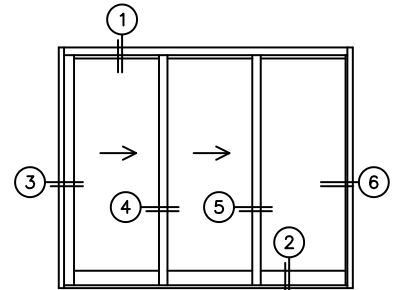

FLEETWOOD
WINDOWS & DOORS
FleetwoodUSA.com

NORWOOD 3070EX M/S
XXO CUSTOM CONFIGURATION
NO SCREENS

ORDER NO.:

ITEM NO.:

REQUIRED DEALER INFO.

A(NET FRAME WIDTH)

B(NET FRAME HEIGHT)

SILL PAN HEIGHT (INTERIOR LEG)
(3/4", 1-1/16", 1-7/16" OR 1-7/8")

(USE RULER TO SCALE DIMENSIONS IN INCHES)

SCALE: 1/4

NOTES:

XXO DOOR SHOWN

3 LOCK JAMB

4 INTERLOCKERS

5 INTERLOCKERS

6 FIXED JAMB