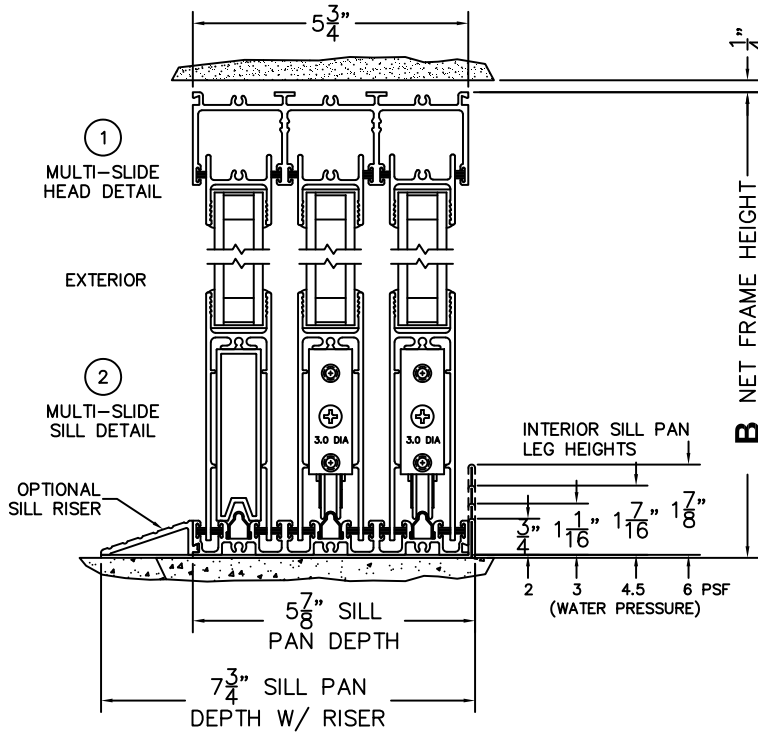

FLEETWOOD
WINDOWS & DOORS
FleetwoodUSA.com

NORWOOD 3070EX M/S
XXO CUSTOM CONFIGURATION
NO SCREENS

ORDER NO.:

ITEM NO.:

REQUIRED DEALER INFO.

A(NET FRAME WIDTH)

B(NET FRAME HEIGHT)

SILL PAN HEIGHT (INTERIOR LEG)
(3/4", 1-1/16", 1-7/16" OR 1-7/8")

(USE RULER TO SCALE DIMENSIONS IN INCHES)

SCALE: 1/4

NOTES:

XXO DOOR SHOWN

3 LOCK JAMB

4 INTERLOCKERS

5 INTERLOCKERS

6 FIXED JAMB

ACHETYPE LATCH WITH FLUSH PULL HANDLES