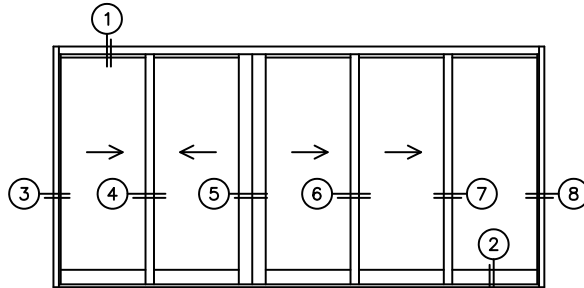

FLEETWOOD
WINDOWS & DOORS
FleetwoodUSA.com

NORWOOD 3070EX M/S
XXIXXO CUSTOM CONFIGURATION
WITH SCREENS

ORDER NO.:

ITEM NO.:

REQUIRED DEALER INFO.

A(NET FRAME WIDTH)

B(NET FRAME HEIGHT)

SILL PAN HEIGHT (INTERIOR LEG)
(3/4", 1-1/16", 1-7/16" OR 1-7/8")

NOTES:

(USE RULER TO SCALE DIMENSIONS IN INCHES)

SCALE: 1/4

XXIXXO DOOR SHOWN

FLEETWOOD
WINDOWS & DOORS
FleetwoodUSA.com

NORWOOD 3070EX M/S
XXIXXO CUSTOM CONFIGURATION
WITH SCREENS

ORDER NO.:

ITEM NO.:

(USE RULER TO SCALE DIMENSIONS IN INCHES)

SCALE: 1/4"