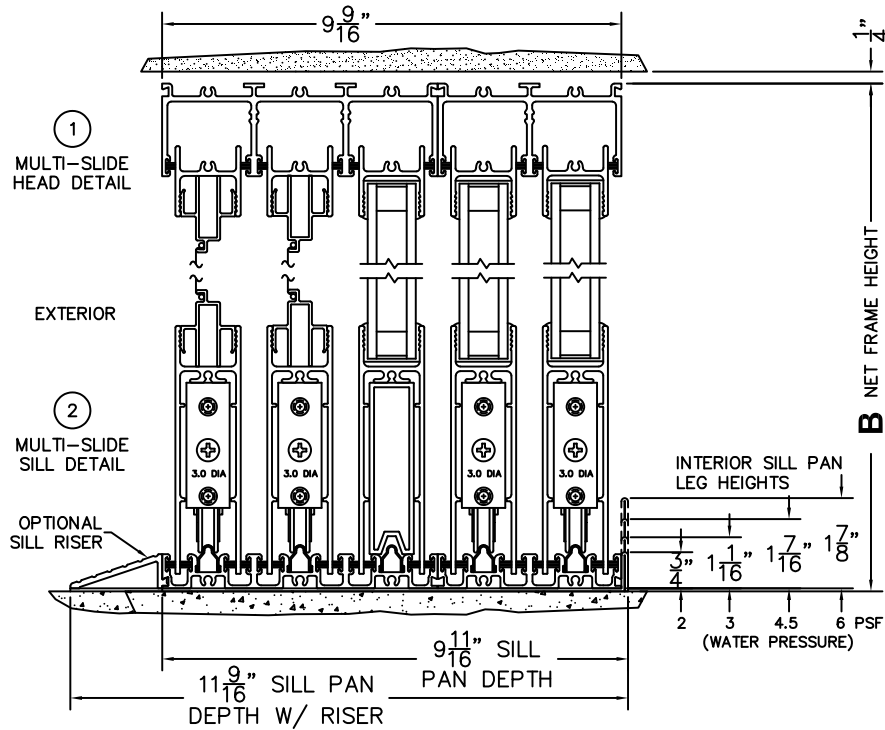

NOTES:

(USE RULER TO SCALE DIMENSIONS IN INCHES)

SCALE: 1/4

XXIXXO DOOR SHOWN

FLEETWOOD
WINDOWS & DOORS
FleetwoodUSA.com

NORWOOD 3070EX M/S
XXIXXO CUSTOM CONFIGURATION
WITH SCREENS

ORDER NO.:

ITEM NO.:

(USE RULER TO SCALE DIMENSIONS IN INCHES)

SCALE: 1/4"