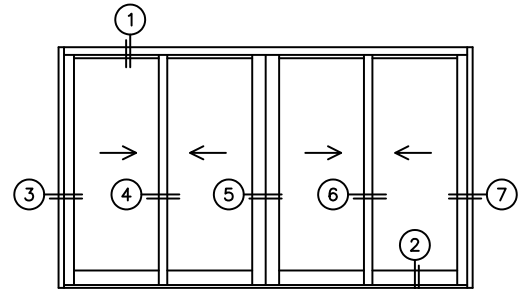

FLEETWOOD
WINDOWS & DOORS
FleetwoodUSA.com

NORWOOD 3070EX M/S
XXIX STANDARD CONFIGURATION
WITH SCREENS

ORDER NO.:

ITEM NO.:

REQUIRED DEALER INFO.

A(NET FRAME WIDTH)

B(NET FRAME HEIGHT)

SILL PAN HEIGHT (INTERIOR LEG)
(3/4", 1-1/16", 1-7/16" OR 1-7/8")

(USE RULER TO SCALE DIMENSIONS IN INCHES)

SCALE: 1/4

NOTES:

XXIX DOOR SHOWN

3 LOCK JAMB

4 INTERLOCKERS

5 MEETING STILES

6 INTERLOCKERS