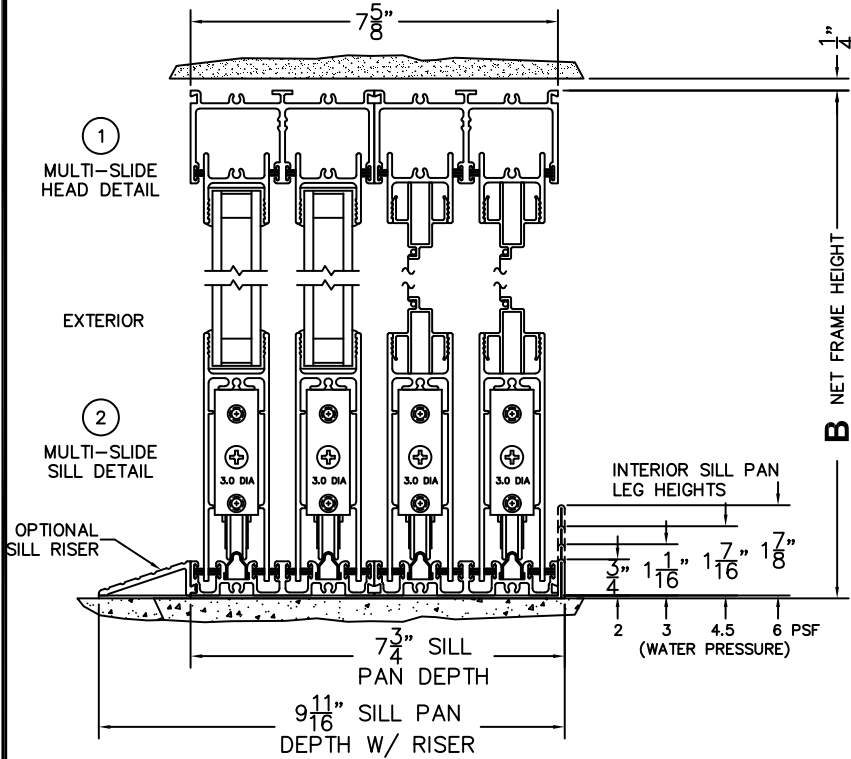

FLEETWOOD
WINDOWS & DOORS
FleetwoodUSA.com

NORWOOD 3070EX M/S
XXIX STANDARD CONFIGURATION
WITH SCREENS

ORDER NO.:

ITEM NO.:

REQUIRED DEALER INFO.

A(NET FRAME WIDTH)

B(NET FRAME HEIGHT)

SILL PAN HEIGHT (INTERIOR LEG)
(3/4", 1-1/16", 1-7/16" OR 1-7/8")

(USE RULER TO SCALE DIMENSIONS IN INCHES)

SCALE: 1/4

NOTES:

XXIX DOOR SHOWN

3 LOCK JAMB

4 INTERLOCKERS

5 MEETING STILES

6 INTERLOCKERS