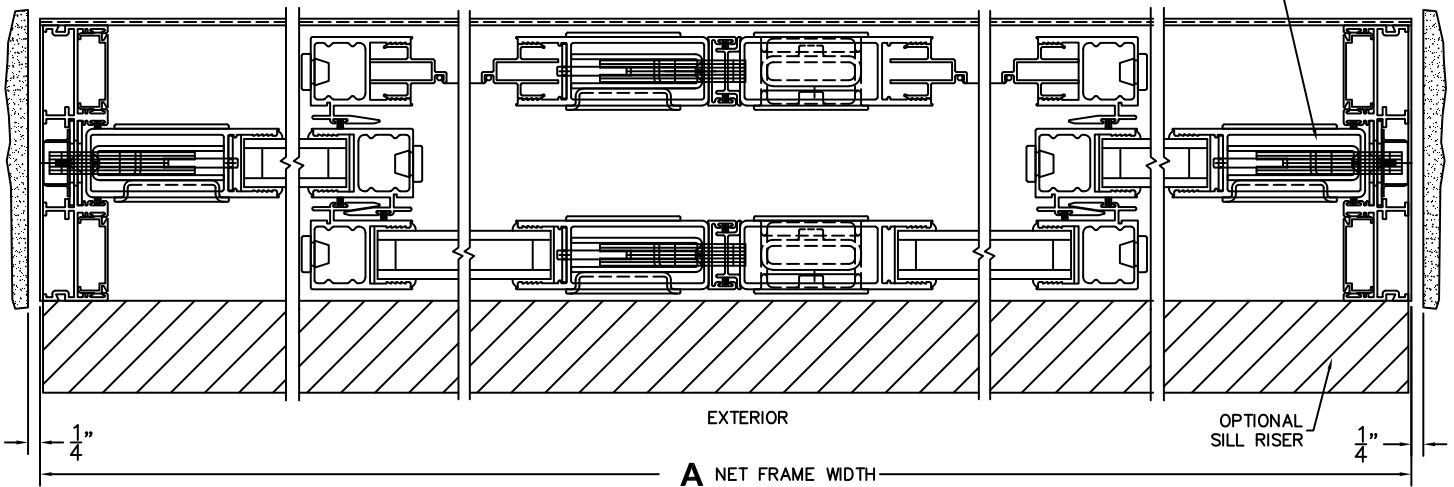

FLEETWOOD
WINDOWS & DOORS
FleetwoodUSA.com

NORWOOD 3070EX M/S
XXIX STANDARD CONFIGURATION
WITH SCREENS

ORDER NO.:

ITEM NO.:

REQUIRED DEALER INFO.

A(NET FRAME WIDTH)

B(NET FRAME HEIGHT)

SILL PAN HEIGHT (INTERIOR LEG)
(3/4", 1-1/16", 1-7/16" OR 1-7/8")

(USE RULER TO SCALE DIMENSIONS IN INCHES)

SCALE: 1/4

NOTES:

XXIX DOOR SHOWN

3 LOCK JAMB

4 INTERLOCKERS

5 MEETING STILES

6 INTERLOCKERS

7 FIXED JAMB

A NET FRAME WIDTH