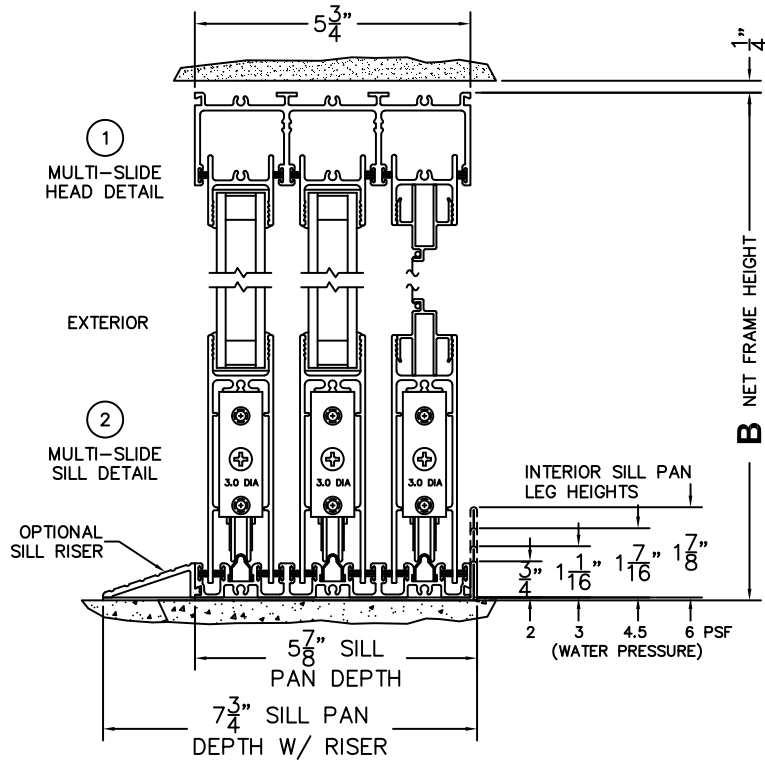

FLEETWOOD
WINDOWS & DOORS
FleetwoodUSA.com

NORWOOD 3070EX M/S
XXIX STANDARD CONFIGURATION
WITH SCREENS

ORDER NO.:

ITEM NO.:

REQUIRED DEALER INFO.

A(NET FRAME WIDTH)

B(NET FRAME HEIGHT)

SILL PAN HEIGHT (INTERIOR LEG)
(3/4", 1-1/16", 1-7/16" OR 1-7/8")

(USE RULER TO SCALE DIMENSIONS IN INCHES)

SCALE: 1/4

NOTES:

XXIX DOOR SHOWN

3 LOCK JAMB

4 INTERLOCKERS

5 MEETING STILES

6 INTERLOCKERS

7 FIXED JAMB

A NET FRAME WIDTH