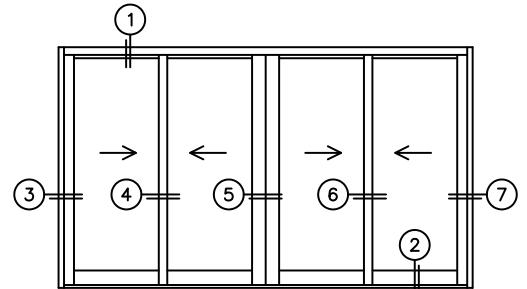

FLEETWOOD
WINDOWS & DOORS
FleetwoodUSA.com

NORWOOD 3070EX M/S
XXIX STANDARD CONFIGURATION
WITH SCREENS

ORDER NO.:

ITEM NO.:

REQUIRED DEALER INFO.

A(NET FRAME WIDTH)

B(NET FRAME HEIGHT)

SILL PAN HEIGHT (INTERIOR LEG)
(3/4", 1-1/16", 1-7/16" OR 1-7/8")

(USE RULER TO SCALE DIMENSIONS IN INCHES)

SCALE: 1/4

NOTES:

XXIX DOOR SHOWN

3 LOCK JAMB

4 INTERLOCKERS

5 MEETING STILES

6 INTERLOCKERS