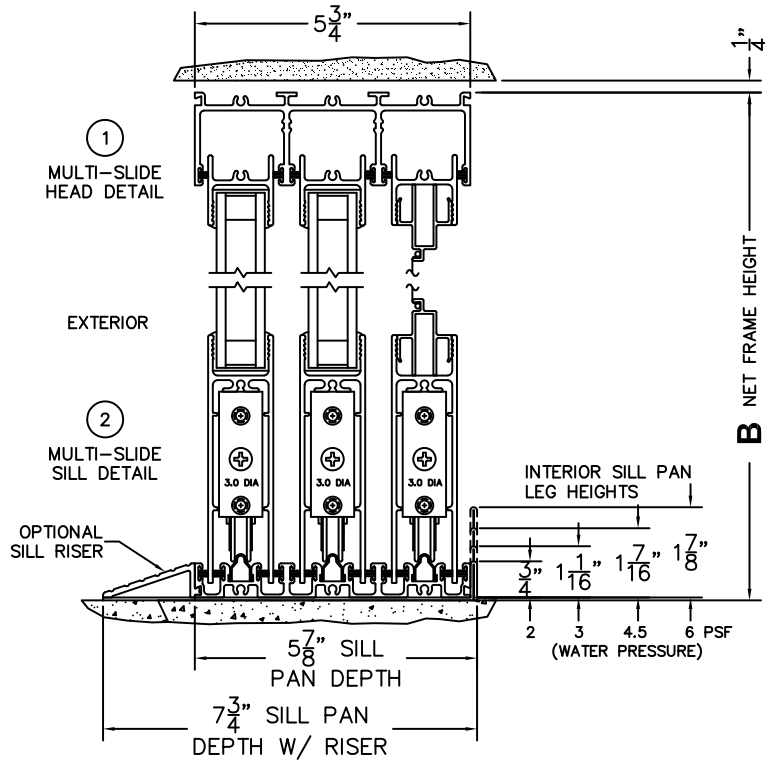

SILL PAN HEIGHT (INTERIOR LEG)  
(3/4", 1-1/16", 1-7/16" OR 1-7/8")

(USE RULER TO SCALE DIMENSIONS IN INCHES)

SCALE: 1/4

NOTES:

XXIX DOOR SHOWN

3 LOCK JAMB

4 INTERLOCKERS

5 MEETING STILES

6 INTERLOCKERS

7 FIXED JAMB