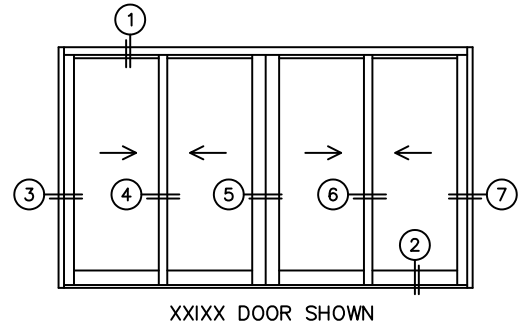

SILL PAN HEIGHT (INTERIOR LEG)  
(3/4", 1-1/16", 1-7/16" OR 1-7/8")

(USE RULER TO SCALE DIMENSIONS IN INCHES)

SCALE: 1/4

NOTES:

XXIX DOOR SHOWN

3 LOCK JAMB

4 INTERLOCKERS

5 MEETING STILES