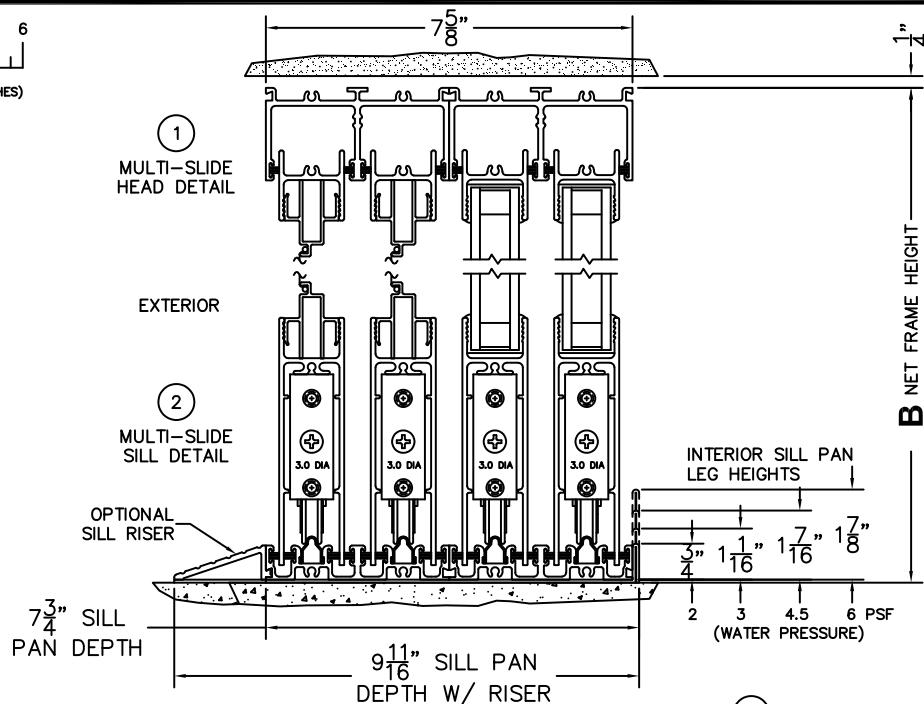

B (NET FRAME HEIGHT)

SILL PAN HEIGHT (INTERIOR LEG)
(3/4", 1-1/16", 1-7/16" OR 1-7/8")

NOTES:

(USE RULER TO SCALE DIMENSIONS IN INCHES)

SCALE: 1/4

XXIXX DOOR SHOWN