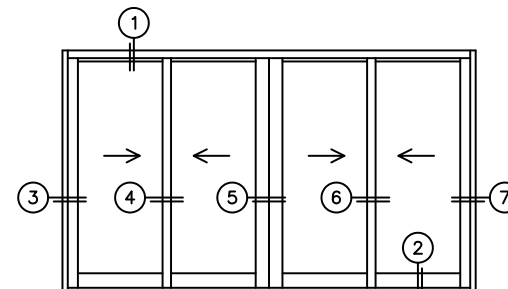

B (NET FRAME HEIGHT)

SILL PAN HEIGHT (INTERIOR LEG)
(3/4", 1-1/16", 1-7/16" OR 1-7/8")

NOTES:

(USE RULER TO SCALE DIMENSIONS IN INCHES)

SCALE: 1/4

XXIXX DOOR SHOWN