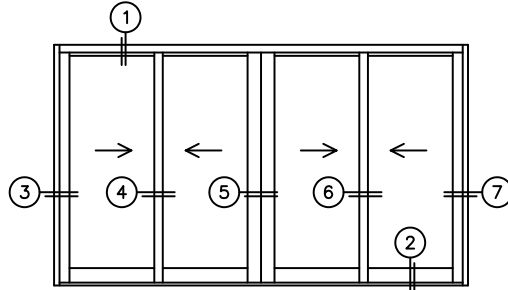

FLEETWOOD
WINDOWS & DOORS
FleetwoodUSA.com

NORWOOD 3070EX M/S
XXIX STANDARD CONFIGURATION
WITH SCREENS

ORDER NO.:

ITEM NO.:

REQUIRED DEALER INFO.

A(NET FRAME WIDTH)

B(NET FRAME HEIGHT)

SILL PAN HEIGHT (INTERIOR LEG)
(3/4", 1-1/16", 1-7/16" OR 1-7/8")

(USE RULER TO SCALE DIMENSIONS IN INCHES)

SCALE: 1/4

NOTES:

XXIXX DOOR SHOWN

FLEETWOOD
WINDOWS & DOORS
FleetwoodUSA.com

NORWOOD 3070EX M/S
XXIXX STANDARD CONFIGURATION
WITH SCREENS

ORDER NO.:

ITEM NO.:

(USE RULER TO SCALE DIMENSIONS IN INCHES)

SCALE: 1/4