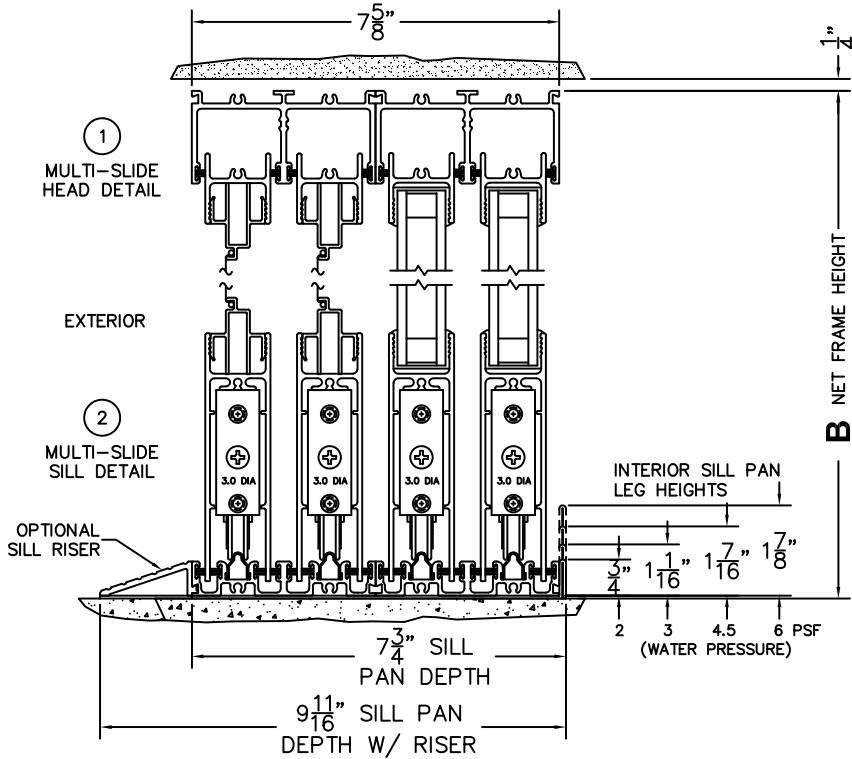

FLEETWOOD
WINDOWS & DOORS
FleetwoodUSA.com

NORWOOD 3070EX M/S
XXIX STANDARD CONFIGURATION
WITH SCREENS

ORDER NO.:

ITEM NO.:

REQUIRED DEALER INFO.

A(NET FRAME WIDTH)

B(NET FRAME HEIGHT)

SILL PAN HEIGHT (INTERIOR LEG)
(3/4", 1-1/16", 1-7/16" OR 1-7/8")

(USE RULER TO SCALE DIMENSIONS IN INCHES)

SCALE: 1/4

NOTES:

XXIXX DOOR SHOWN

FLEETWOOD
WINDOWS & DOORS
FleetwoodUSA.com

NORWOOD 3070EX M/S
XXIXX STANDARD CONFIGURATION
WITH SCREENS

ORDER NO.:

ITEM NO.:

(USE RULER TO SCALE DIMENSIONS IN INCHES)

SCALE: 1/4