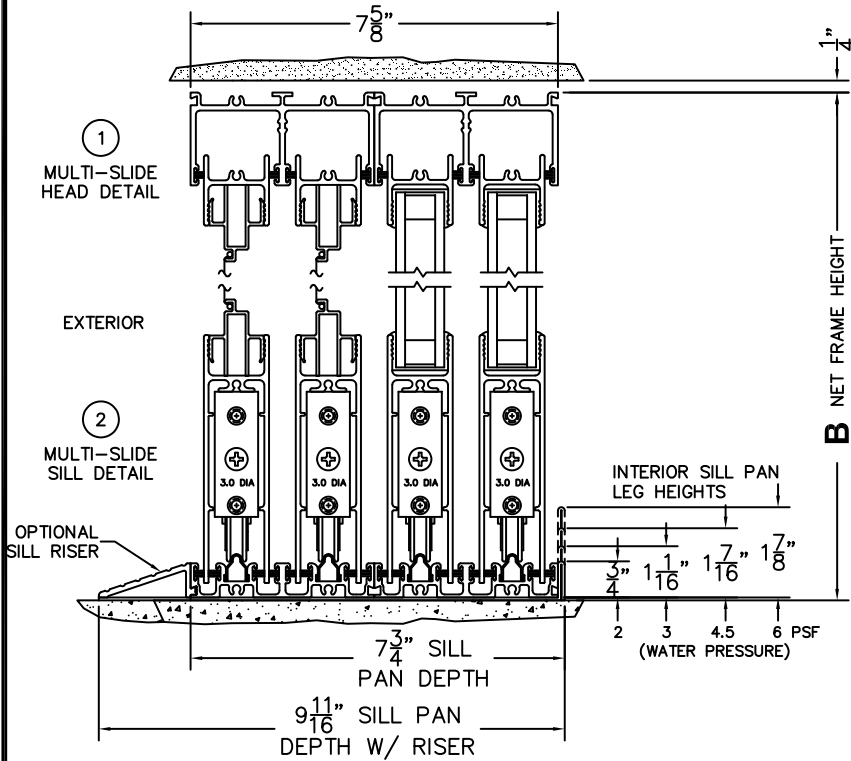

FLEETWOOD
WINDOWS & DOORS
FleetwoodUSA.com

NORWOOD 3070EX M/S
XXIX STANDARD CONFIGURATION
WITH SCREENS

ORDER NO.:

ITEM NO.:

REQUIRED DEALER INFO.

A(NET FRAME WIDTH)

B(NET FRAME HEIGHT)

SILL PAN HEIGHT (INTERIOR LEG)
(3/4", 1-1/16", 1-7/16" OR 1-7/8")

(USE RULER TO SCALE DIMENSIONS IN INCHES)

SCALE: 1/4

NOTES:

XXIX DOOR SHOWN

3 LOCK JAMB

4 INTERLOCKERS

5 MEETING STILES

6 INTERLOCKERS