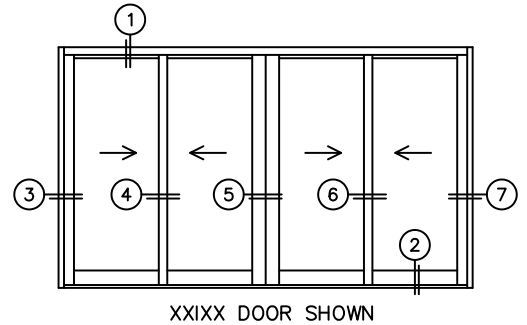

FLEETWOOD
WINDOWS & DOORS
FleetwoodUSA.com

NORWOOD 3070EX M/S
XXIX STANDARD CONFIGURATION
WITH SCREENS

ORDER NO.:

ITEM NO.:

REQUIRED DEALER INFO.

A(NET FRAME WIDTH)

B(NET FRAME HEIGHT)

SILL PAN HEIGHT (INTERIOR LEG)
(3/4", 1-1/16", 1-7/16" OR 1-7/8")

(USE RULER TO SCALE DIMENSIONS IN INCHES)

SCALE: 1/4

NOTES:

XXIX DOOR SHOWN

3 LOCK JAMB

4 INTERLOCKERS

5 MEETING STILES

6 INTERLOCKERS