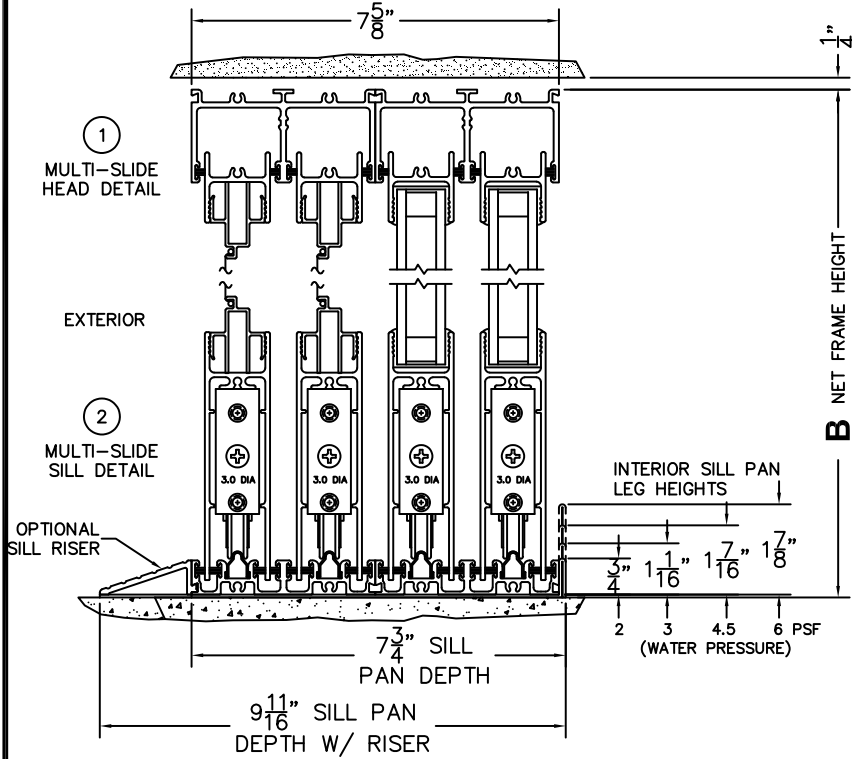

FLEETWOOD
WINDOWS & DOORS
FleetwoodUSA.com

NORWOOD 3070EX M/S
XXIX STANDARD CONFIGURATION
WITH SCREENS

ORDER NO.:

ITEM NO.:

REQUIRED DEALER INFO.

A(NET FRAME WIDTH)

B(NET FRAME HEIGHT)

SILL PAN HEIGHT (INTERIOR LEG)
(3/4", 1-1/16", 1-7/16" OR 1-7/8")

NOTES:

(USE RULER TO SCALE DIMENSIONS IN INCHES)

SCALE: 1/4"

XXIXX DOOR SHOWN

③ LOCK JAMB

④ INTERLOCKERS

⑤ MEETING STILES

⑥ INTERLOCKERS