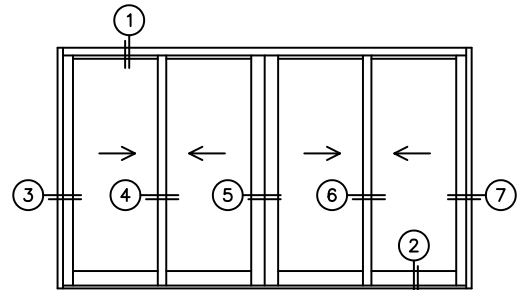

FLEETWOOD
WINDOWS & DOORS
FleetwoodUSA.com

NORWOOD 3070EX M/S
XXIX STANDARD CONFIGURATION
WITH SCREENS

ORDER NO.:

ITEM NO.:

REQUIRED DEALER INFO.

A(NET FRAME WIDTH)

B(NET FRAME HEIGHT)

SILL PAN HEIGHT (INTERIOR LEG)
(3/4", 1-1/16", 1-7/16" OR 1-7/8")

NOTES:

(USE RULER TO SCALE DIMENSIONS IN INCHES)

SCALE: 1/4"

XXIXX DOOR SHOWN

③ LOCK JAMB

④ INTERLOCKERS

⑤ MEETING STILES

⑥ INTERLOCKERS