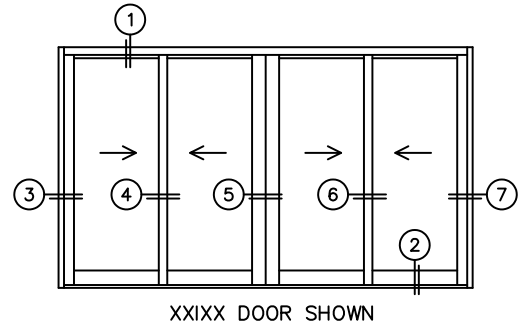

FLEETWOOD
WINDOWS & DOORS
FleetwoodUSA.com

NORWOOD 3070EX M/S
XXIX STANDARD CONFIGURATION
WITH SCREENS

ORDER NO.:

ITEM NO.:

REQUIRED DEALER INFO.

A (NET FRAME WIDTH)

B (NET FRAME HEIGHT)

SILL PAN HEIGHT (INTERIOR LEG)
(3/4", 1-1/16", 1-7/16" OR 1-7/8")

NOTES:

(USE RULER TO SCALE DIMENSIONS IN INCHES)

SCALE: 1/4

③ LOCK JAMB

④ INTERLOCKERS

⑤ MEETING STILES

⑥ INTERLOCKERS

⑦ FIXED JAMB