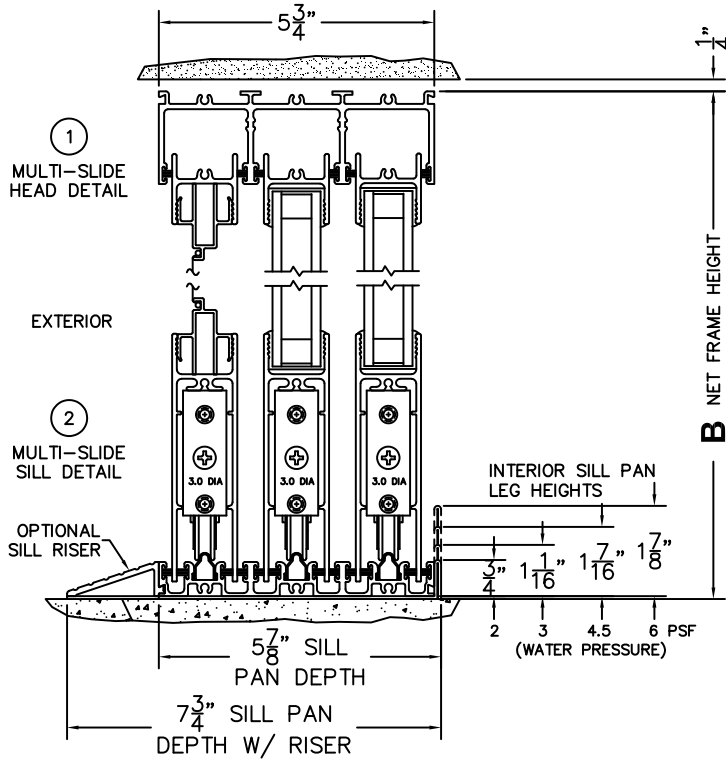

FLEETWOOD
WINDOWS & DOORS
FleetwoodUSA.com

NORWOOD 3070EX M/S
XXIX STANDARD CONFIGURATION
WITH SCREENS

ORDER NO.:

ITEM NO.:

REQUIRED DEALER INFO.

A (NET FRAME WIDTH)

B (NET FRAME HEIGHT)

SILL PAN HEIGHT (INTERIOR LEG)
(3/4", 1-1/16", 1-7/16" OR 1-7/8")

NOTES:

(USE RULER TO SCALE DIMENSIONS IN INCHES)

SCALE: 1/4

③ LOCK JAMB

④ INTERLOCKERS

⑤ MEETING STILES

⑥ INTERLOCKERS

⑦ FIXED JAMB