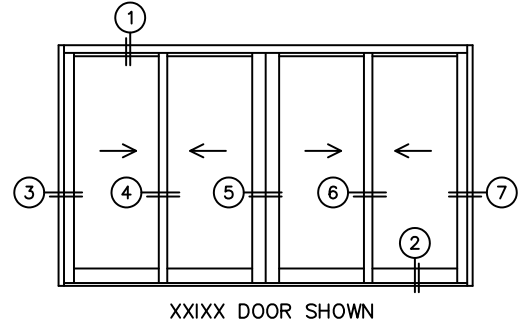

FLEETWOOD
WINDOWS & DOORS
FleetwoodUSA.com

NORWOOD 3070EX M/S
XXIX STANDARD CONFIGURATION
WITH SCREENS

ORDER NO.:

ITEM NO.:

REQUIRED DEALER INFO.

A(NET FRAME WIDTH)

B(NET FRAME HEIGHT)

SILL PAN HEIGHT (INTERIOR LEG)
(3/4", 1-1/16", 1-7/16" OR 1-7/8")

NOTES:

(USE RULER TO SCALE DIMENSIONS IN INCHES)

SCALE: 1/4

③ LOCK JAMB

④ INTERLOCKERS

⑤ MEETING STILES

⑥ INTERLOCKERS

⑦ FIXED JAMB