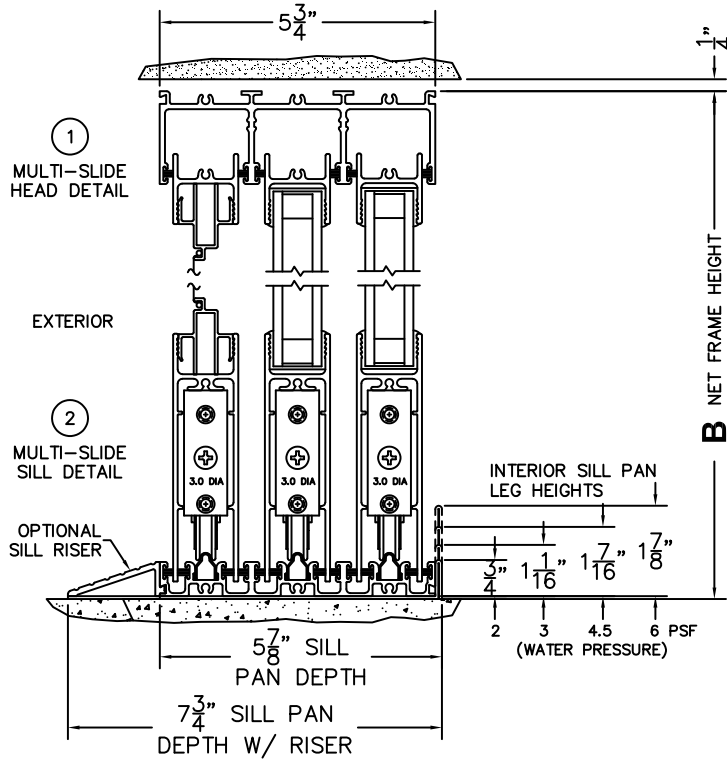

FLEETWOOD
WINDOWS & DOORS
FleetwoodUSA.com

NORWOOD 3070EX M/S
XXIX STANDARD CONFIGURATION
WITH SCREENS

ORDER NO.:

ITEM NO.:

REQUIRED DEALER INFO.

A(NET FRAME WIDTH)

B(NET FRAME HEIGHT)

SILL PAN HEIGHT (INTERIOR LEG)
(3/4", 1-1/16", 1-7/16" OR 1-7/8")

NOTES:

(USE RULER TO SCALE DIMENSIONS IN INCHES)

SCALE: 1/4

③ LOCK JAMB

④ INTERLOCKERS

⑤ MEETING STILES

⑥ INTERLOCKERS

⑦ FIXED JAMB