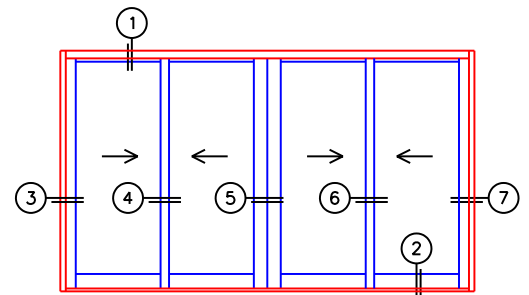

FLEETWOOD
WINDOWS & DOORS
FleetwoodUSA.com

NORWOOD 3070EX M/S
XXIXX CUSTOM CONFIGURATION
NO SCREENS

ORDER NO.:

ITEM NO.:

REQUIRED DEALER INFO.

A(NET FRAME WIDTH)

B(NET FRAME HEIGHT)

SILL PAN HEIGHT (INTERIOR LEG)
(3/4", 1-1/16", 1-7/16" OR 1-7/8")

(USE RULER TO SCALE DIMENSIONS IN INCHES)

SCALE: 1/4

NOTES:

XXIXX DOOR SHOWN

3 LOCK JAMB

4 INTERLOCKERS

5 MEETING STILES

6 INTERLOCKERS

7 LOCK JAMB

FLUSH PULL HARDWARE WITH SECURITY LATCH