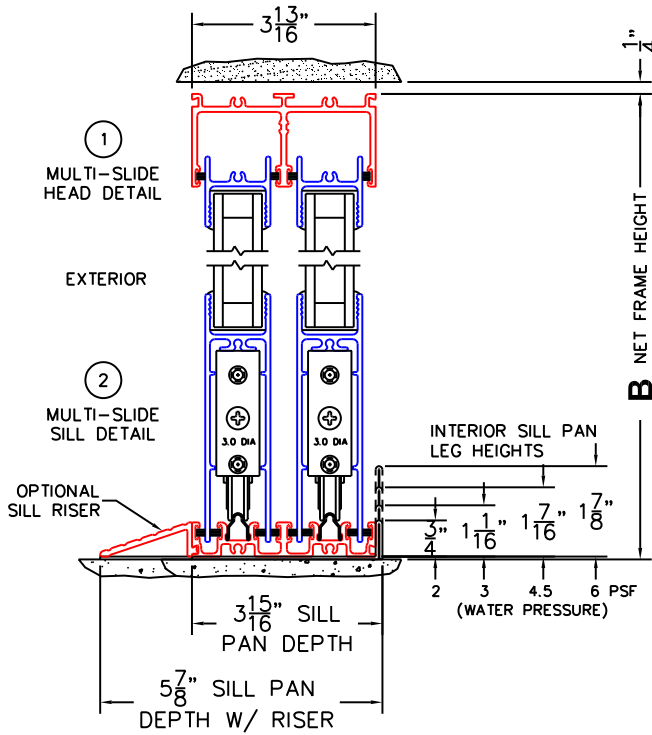

FLEETWOOD
WINDOWS & DOORS
FleetwoodUSA.com

NORWOOD 3070EX M/S
XXIXX CUSTOM CONFIGURATION
NO SCREENS

ORDER NO.:

ITEM NO.:

REQUIRED DEALER INFO.

A(NET FRAME WIDTH)

B(NET FRAME HEIGHT)

SILL PAN HEIGHT (INTERIOR LEG)
(3/4", 1-1/16", 1-7/16" OR 1-7/8")

(USE RULER TO SCALE DIMENSIONS IN INCHES)

SCALE: 1/4

NOTES:

XXIXX DOOR SHOWN

3 LOCK JAMB

4 INTERLOCKERS

5 MEETING STILES

6 INTERLOCKERS

7 LOCK JAMB

FLUSH PULL HARDWARE WITH SECURITY LATCH