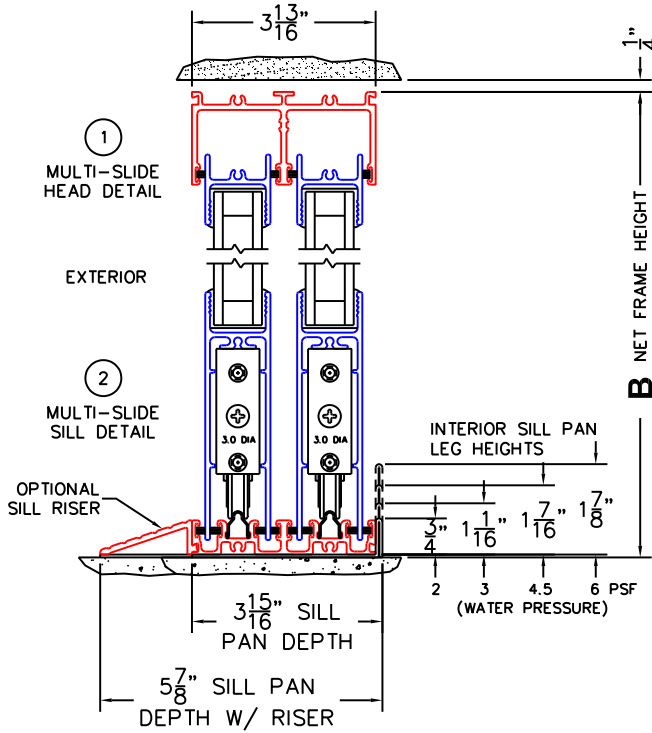

FLEETWOOD
WINDOWS & DOORS
FleetwoodUSA.com

NORWOOD 3070EX M/S
XXIXX CUSTOM CONFIGURATION
NO SCREENS

ORDER NO.:

ITEM NO.:

REQUIRED DEALER INFO.

A(NET FRAME WIDTH)

B(NET FRAME HEIGHT)

SILL PAN HEIGHT (INTERIOR LEG)
(3/4", 1-1/16", 1-7/16" OR 1-7/8")

(USE RULER TO SCALE DIMENSIONS IN INCHES)

SCALE: 1/4

NOTES:

XXIXX DOOR SHOWN

- ③
LOCK JAMB
- ④
INTERLOCKERS
- ⑤
MEETING STILES
- ⑥
INTERLOCKERS
- ⑦
LOCK JAMB