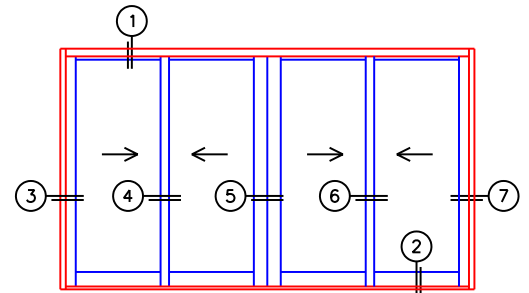

FLEETWOOD
WINDOWS & DOORS
FleetwoodUSA.com

NORWOOD 3070EX M/S
XXIXX CUSTOM CONFIGURATION
NO SCREENS

ORDER NO.:

ITEM NO.:

REQUIRED DEALER INFO.

A(NET FRAME WIDTH)

B(NET FRAME HEIGHT)

SILL PAN HEIGHT (INTERIOR LEG)
(3/4", 1-1/16", 1-7/16" OR 1-7/8")

(USE RULER TO SCALE DIMENSIONS IN INCHES)

SCALE: 1/4

NOTES:

XXIXX DOOR SHOWN

- ③
LOCK JAMB
- ④
INTERLOCKERS
- ⑤
MEETING STILES
- ⑥
INTERLOCKERS
- ⑦
LOCK JAMB