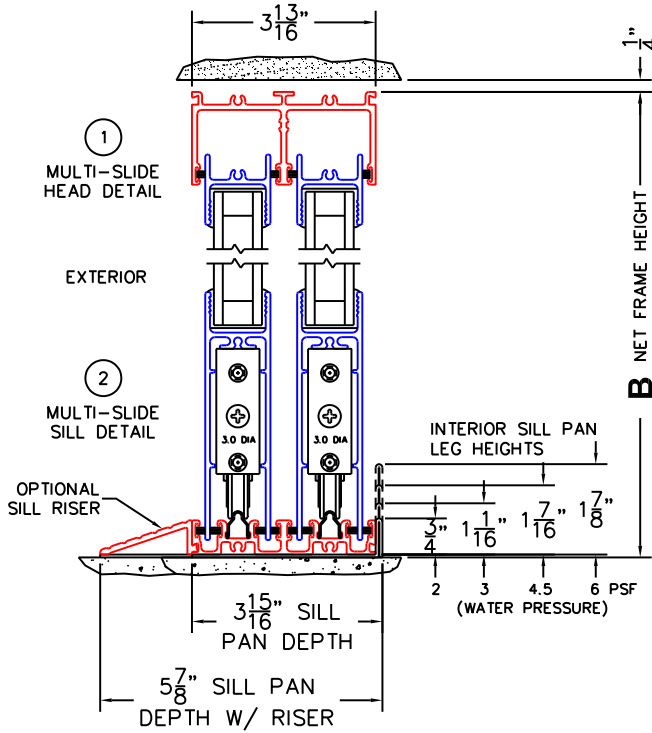

FLEETWOOD
WINDOWS & DOORS
FleetwoodUSA.com

NORWOOD 3070EX M/S
XXIXX CUSTOM CONFIGURATION
NO SCREENS

ORDER NO.:

ITEM NO.:

REQUIRED DEALER INFO.

A(NET FRAME WIDTH)

B(NET FRAME HEIGHT)

SILL PAN HEIGHT (INTERIOR LEG)
(3/4", 1-1/16", 1-7/16" OR 1-7/8")

(USE RULER TO SCALE DIMENSIONS IN INCHES)

SCALE: 1/4

NOTES:

XXIXX DOOR SHOWN

③ LOCK JAMB

④ INTERLOCKERS

⑤ MEETING STILES

⑥ INTERLOCKERS

⑦ LOCK JAMB