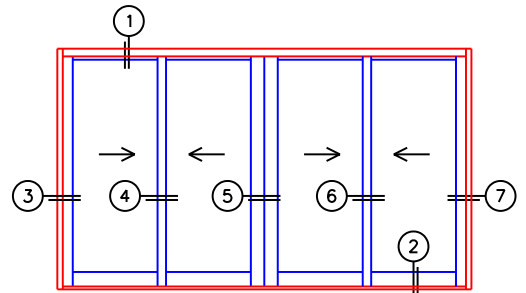

FLEETWOOD
WINDOWS & DOORS
FleetwoodUSA.com

NORWOOD 3070EX M/S
XXIXX CUSTOM CONFIGURATION
NO SCREENS

ORDER NO.:

ITEM NO.:

REQUIRED DEALER INFO.

A(NET FRAME WIDTH)

B(NET FRAME HEIGHT)

SILL PAN HEIGHT (INTERIOR LEG)
(3/4", 1-1/16", 1-7/16" OR 1-7/8")

(USE RULER TO SCALE DIMENSIONS IN INCHES)

SCALE: 1/4

NOTES:

XXIXX DOOR SHOWN

③ LOCK JAMB

④ INTERLOCKERS

⑤ MEETING STILES

⑥ INTERLOCKERS