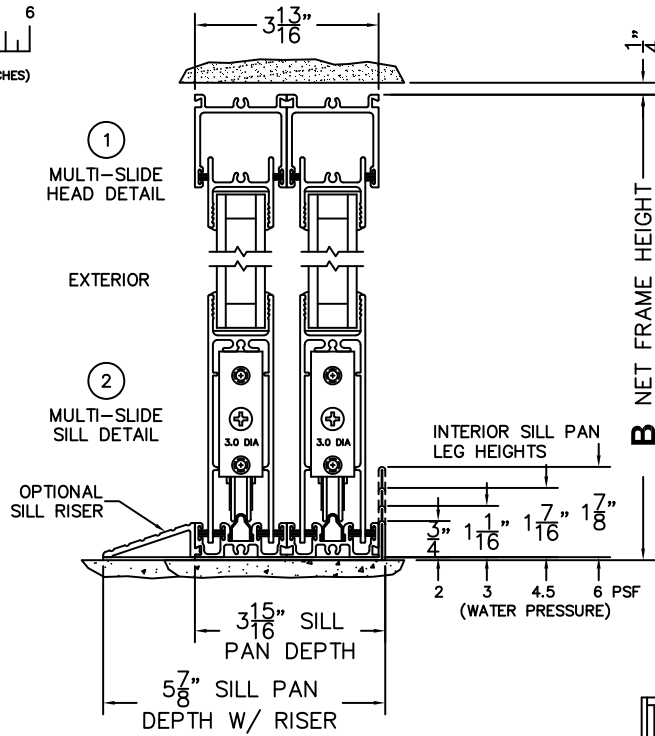

ORDER NO.:

ITEM NO.:

REQUIRED DEALER INFO.

A(DAYLIGHT WIDTH)

B(NET FRAME HEIGHT)

SILL PAN HEIGHT (INTERIOR LEG)
(3/4", 1-1/16", 1-7/16" OR 1-7/8")

CALCULATED VALUES (FLEETWOOD SUPPLIED)

C(POCKET WIDTH)

D(NET FRAME WIDTH)

NOTES:

(USE RULER TO SCALE DIMENSIONS IN INCHES)

SCALE: 1/4

FLEETWOOD
WINDOWS & DOORS
FleetwoodUSA.com

NORWOOD 3070EX M/S
XXIXP STANDARD CONFIGURATION
NO SCREENS

ORDER NO.:

ITEM NO.:

(USE RULER TO SCALE DIMENSIONS IN INCHES)

SCALE: 1/4

*CAUTION: WHEN CONSTRUCTING POCKET NOTE THAT DAYLIGHT WIDTH DOES NOT INCLUDE 1" SET BACK FOR POST INTERLOCKER.