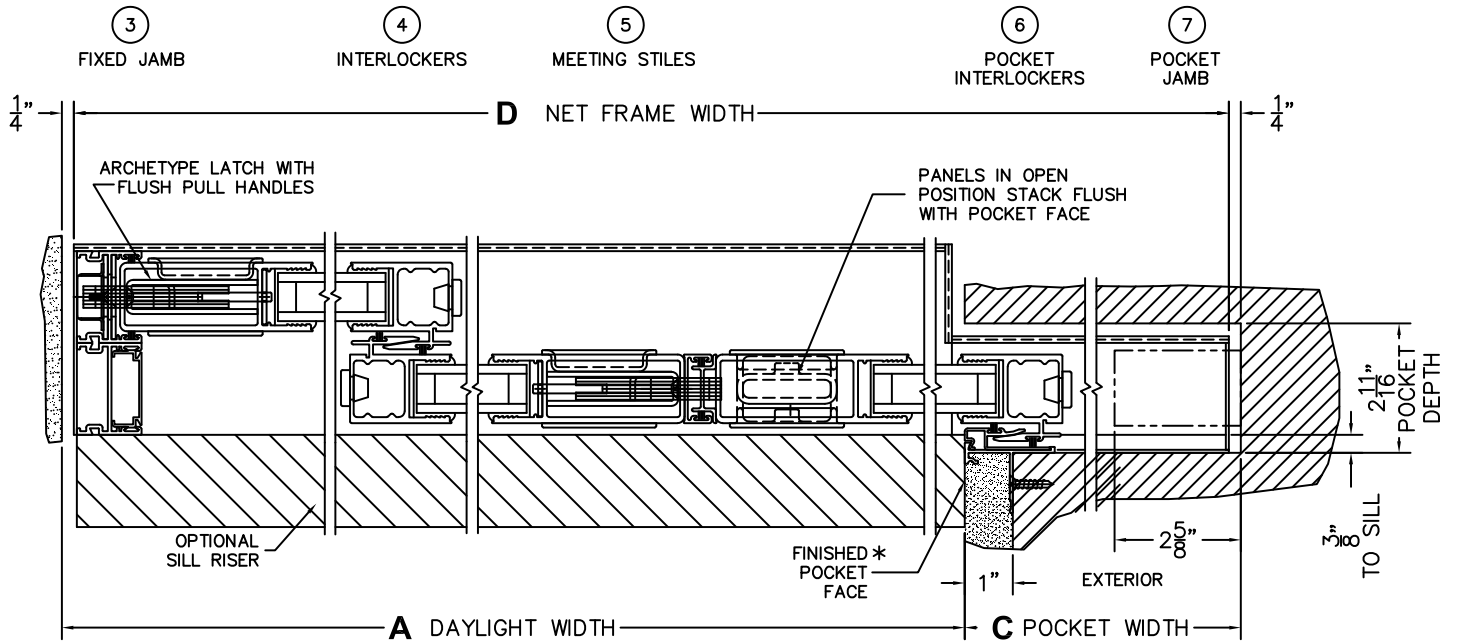

ORDER NO.:

ITEM NO.:

REQUIRED DEALER INFO.

A(DAYLIGHT WIDTH)

B(NET FRAME HEIGHT)

SILL PAN HEIGHT (INTERIOR LEG)
(3/4", 1-1/16", 1-7/16" OR 1-7/8")

CALCULATED VALUES (FLEETWOOD SUPPLIED)

C(POCKET WIDTH)

D(NET FRAME WIDTH)

NOTES:

(USE RULER TO SCALE DIMENSIONS IN INCHES)

SCALE: 1/4

FLEETWOOD
WINDOWS & DOORS
FleetwoodUSA.com

NORWOOD 3070EX M/S
XXIXP STANDARD CONFIGURATION
NO SCREENS

ORDER NO.:

ITEM NO.:

(USE RULER TO SCALE DIMENSIONS IN INCHES)

SCALE: 1/4

*CAUTION: WHEN CONSTRUCTING POCKET NOTE THAT DAYLIGHT WIDTH DOES NOT INCLUDE 1" SET BACK FOR POST INTERLOCKER.