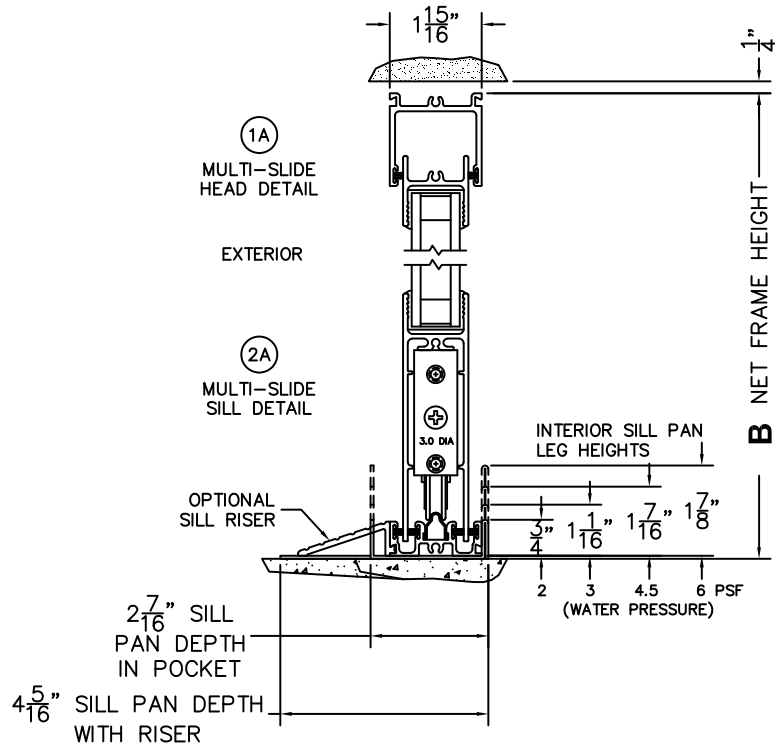

ORDER NO.:

ITEM NO.:

REQUIRED DEALER INFO.

A(DAYLIGHT WIDTH)

B(NET FRAME HEIGHT)

SILL PAN HEIGHT (INTERIOR LEG)
(3/4", 1-1/16", 1-7/16" OR 1-7/8")

CALCULATED VALUES (FLEETWOOD SUPPLIED)

C(POCKET WIDTH)

D(NET FRAME WIDTH)

NOTES:

(USE RULER TO SCALE DIMENSIONS IN INCHES)

SCALE: 1/4

FLEETWOOD
WINDOWS & DOORS
FleetwoodUSA.com

NORWOOD 3070EX M/S
XXIXP STANDARD CONFIGURATION
NO SCREENS

ORDER NO.:

ITEM NO.:

(USE RULER TO SCALE DIMENSIONS IN INCHES)

SCALE: 1/4

*CAUTION: WHEN CONSTRUCTING POCKET NOTE THAT DAYLIGHT WIDTH DOES NOT INCLUDE 1" SET BACK FOR POST INTERLOCKER.