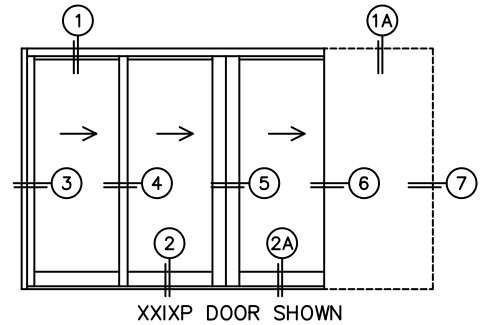

ORDER NO.:

ITEM NO.:

REQUIRED DEALER INFO.

A(DAYLIGHT WIDTH)

B(NET FRAME HEIGHT)

SILL PAN HEIGHT (INTERIOR LEG)
(3/4", 1-1/16", 1-7/16" OR 1-7/8")

CALCULATED VALUES (FLEETWOOD SUPPLIED)

C(POCKET WIDTH)

D(NET FRAME WIDTH)

NOTES:

(USE RULER TO SCALE DIMENSIONS IN INCHES)

SCALE: 1/4

FLEETWOOD
WINDOWS & DOORS
FleetwoodUSA.com

NORWOOD 3070EX M/S
XXIXP STANDARD CONFIGURATION
NO SCREENS

ORDER NO.:

ITEM NO.:

(USE RULER TO SCALE DIMENSIONS IN INCHES)

SCALE: 1/4

*CAUTION: WHEN CONSTRUCTING POCKET NOTE THAT DAYLIGHT WIDTH DOES NOT INCLUDE 1" SET BACK FOR POST INTERLOCKER.