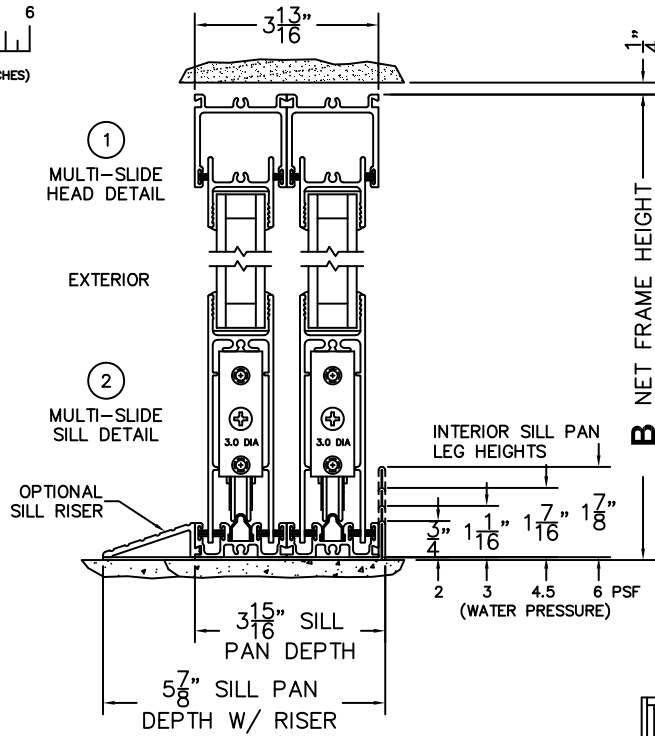

ORDER NO.:

ITEM NO.:

REQUIRED DEALER INFO.

A(DAYLIGHT WIDTH)

B(NET FRAME HEIGHT)

SILL PAN HEIGHT (INTERIOR LEG)
(3/4", 1-1/16", 1-7/16" OR 1-7/8")

CALCULATED VALUES (FLEETWOOD SUPPLIED)

C(POCKET WIDTH)

D(NET FRAME WIDTH)

NOTES:

(USE RULER TO SCALE DIMENSIONS IN INCHES)

SCALE: 1/4

FLEETWOOD
WINDOWS & DOORS
FleetwoodUSA.com

NORWOOD 3070EX M/S
XXIXP STANDARD CONFIGURATION
NO SCREENS

ORDER NO.:

ITEM NO.:

(USE RULER TO SCALE DIMENSIONS IN INCHES)

SCALE: 1/4

*CAUTION: WHEN CONSTRUCTING POCKET NOTE THAT DAYLIGHT WIDTH DOES NOT INCLUDE 1" SET BACK FOR POST INTERLOCKER.