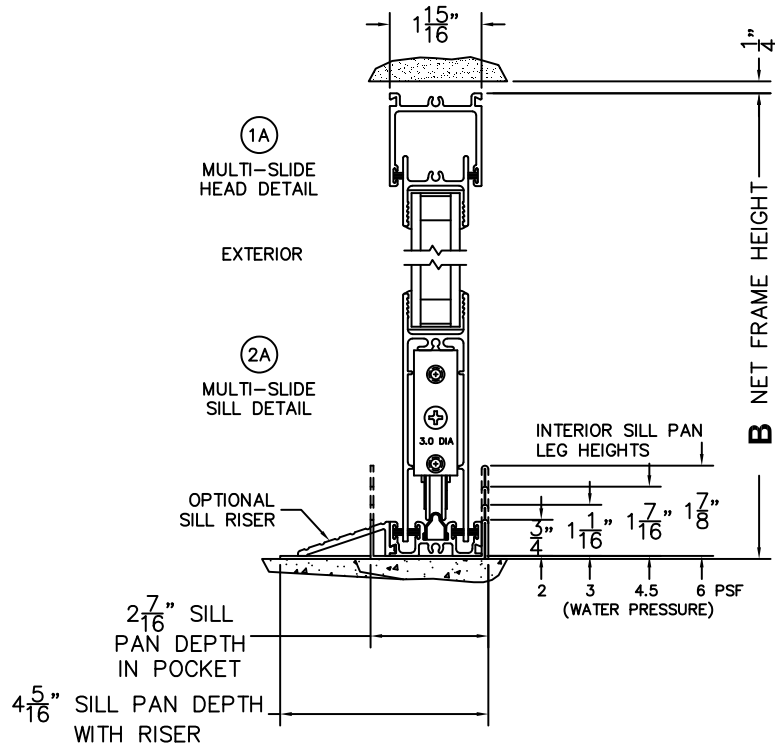

ORDER NO.:

ITEM NO.:

REQUIRED DEALER INFO.

A(DAYLIGHT WIDTH)

B(NET FRAME HEIGHT)

SILL PAN HEIGHT (INTERIOR LEG)
(3/4", 1-1/16", 1-7/16" OR 1-7/8")

CALCULATED VALUES (FLEETWOOD SUPPLIED)

C(POCKET WIDTH)

D(NET FRAME WIDTH)

NOTES:

(USE RULER TO SCALE DIMENSIONS IN INCHES)

SCALE: 1/4

FLEETWOOD
WINDOWS & DOORS
FleetwoodUSA.com

NORWOOD 3070EX M/S
XXIXP STANDARD CONFIGURATION
NO SCREENS

ORDER NO.:

ITEM NO.:

(USE RULER TO SCALE DIMENSIONS IN INCHES)

SCALE: 1/4

*CAUTION: WHEN CONSTRUCTING POCKET NOTE THAT DAYLIGHT WIDTH DOES NOT INCLUDE 1" SET BACK FOR POST INTERLOCKER.