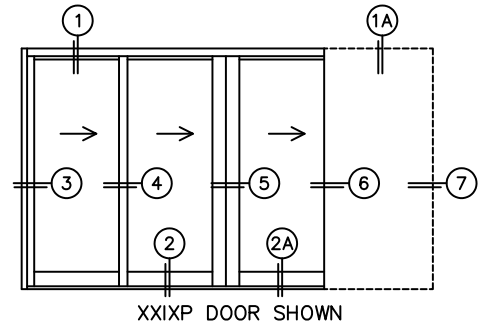

ORDER NO.:

ITEM NO.:

REQUIRED DEALER INFO.

A(DAYLIGHT WIDTH)

B(NET FRAME HEIGHT)

SILL PAN HEIGHT (INTERIOR LEG)
(3/4", 1-1/16", 1-7/16" OR 1-7/8")

CALCULATED VALUES (FLEETWOOD SUPPLIED)

C(POCKET WIDTH)

D(NET FRAME WIDTH)

NOTES:

(USE RULER TO SCALE DIMENSIONS IN INCHES)

SCALE: 1/4

FLEETWOOD
WINDOWS & DOORS
FleetwoodUSA.com

NORWOOD 3070EX M/S
XXIXP STANDARD CONFIGURATION
NO SCREENS

ORDER NO.:

ITEM NO.:

(USE RULER TO SCALE DIMENSIONS IN INCHES)

SCALE: 1/4

*CAUTION: WHEN CONSTRUCTING POCKET NOTE THAT DAYLIGHT WIDTH DOES NOT INCLUDE 1" SET BACK FOR POST INTERLOCKER.