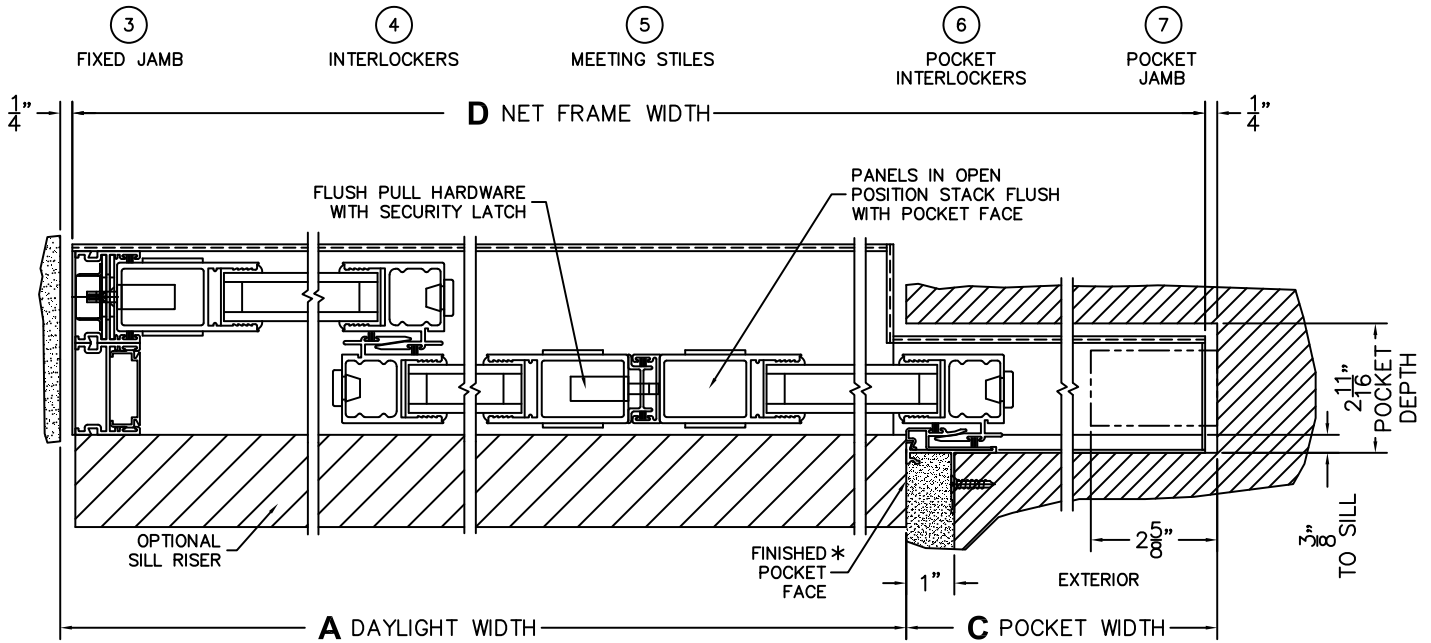

ORDER NO.:

ITEM NO.:

REQUIRED DEALER INFO.

A(DAYLIGHT WIDTH)

B(NET FRAME HEIGHT)

SILL PAN HEIGHT (INTERIOR LEG)
(3/4", 1-1/16", 1-7/16" OR 1-7/8")

CALCULATED VALUES (FLEETWOOD SUPPLIED)

C(POCKET WIDTH)

D(NET FRAME WIDTH)

NOTES:

(USE RULER TO SCALE DIMENSIONS IN INCHES)

SCALE: 1/4

FLEETWOOD
WINDOWS & DOORS
FleetwoodUSA.com

NORWOOD 3070EX M/S
XXIXP STANDARD CONFIGURATION
NO SCREENS

ORDER NO.:

ITEM NO.:

(USE RULER TO SCALE DIMENSIONS IN INCHES)

SCALE: 1/4

*CAUTION: WHEN CONSTRUCTING POCKET NOTE THAT DAYLIGHT WIDTH DOES NOT INCLUDE 1" SET BACK FOR POST INTERLOCKER.