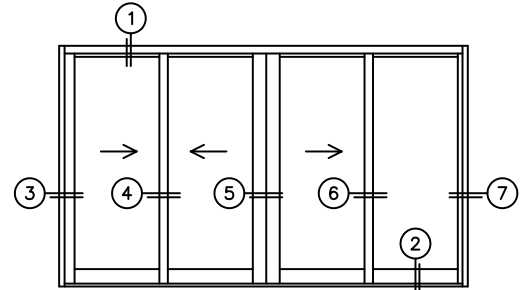

FLEETWOOD
WINDOWS & DOORS
FleetwoodUSA.com

NORWOOD 3070EX M/S
XXIXO STANDARD CONFIGURATION
WITH SCREENS

ORDER NO.:

ITEM NO.:

REQUIRED DEALER INFO.

A(NET FRAME WIDTH)

B(NET FRAME HEIGHT)

SILL PAN HEIGHT (INTERIOR LEG)
(3/4", 1-1/16", 1-7/16" OR 1-7/8")

(USE RULER TO SCALE DIMENSIONS IN INCHES)

SCALE: 1/4

NOTES:

XXIXO DOOR SHOWN