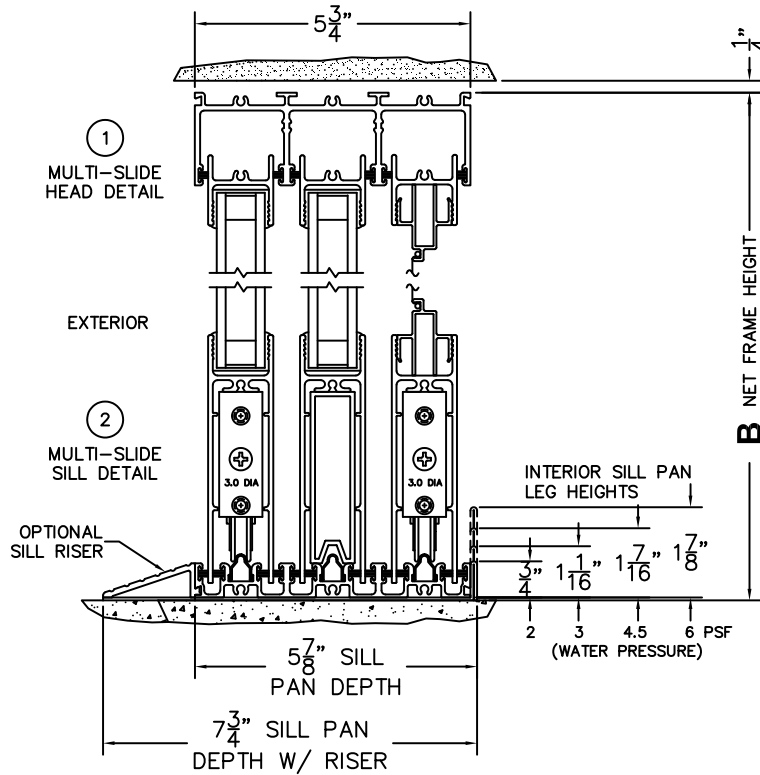

FLEETWOOD
WINDOWS & DOORS
FleetwoodUSA.com

NORWOOD 3070EX M/S
XXIXO STANDARD CONFIGURATION
WITH SCREENS

ORDER NO.:

ITEM NO.:

REQUIRED DEALER INFO.

A(NET FRAME WIDTH)

B(NET FRAME HEIGHT)

SILL PAN HEIGHT (INTERIOR LEG)
(3/4", 1-1/16", 1-7/16" OR 1-7/8")

(USE RULER TO SCALE DIMENSIONS IN INCHES)

SCALE: 1/4

NOTES:

XXIXO DOOR SHOWN