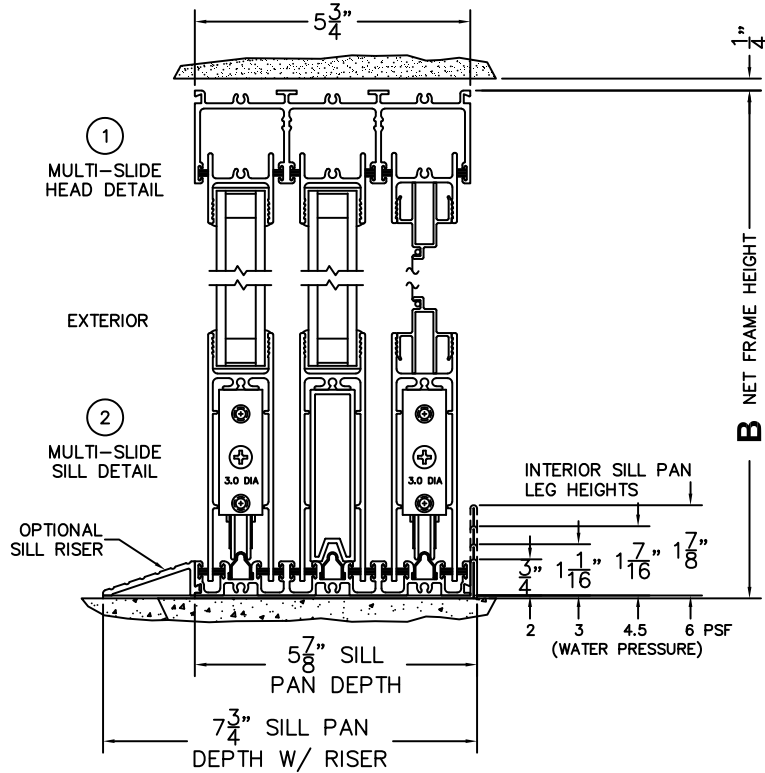

FLEETWOOD
WINDOWS & DOORS
FleetwoodUSA.com

NORWOOD 3070EX M/S
XXIXO STANDARD CONFIGURATION
WITH SCREENS

ORDER NO.:

ITEM NO.:

REQUIRED DEALER INFO.

A(NET FRAME WIDTH)

B(NET FRAME HEIGHT)

SILL PAN HEIGHT (INTERIOR LEG)
(3/4", 1-1/16", 1-7/16" OR 1-7/8")

(USE RULER TO SCALE DIMENSIONS IN INCHES)

SCALE: 1/4

NOTES:

XXIXO DOOR SHOWN