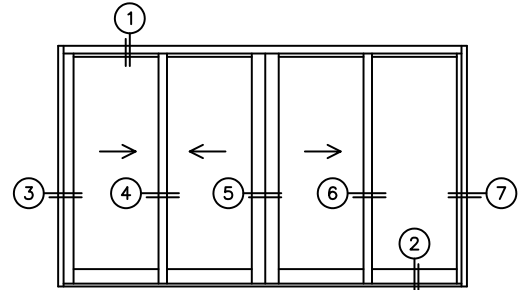

FLEETWOOD
WINDOWS & DOORS
FleetwoodUSA.com

NORWOOD 3070EX M/S
XXIXO STANDARD CONFIGURATION
WITH SCREENS

ORDER NO.:

ITEM NO.:

REQUIRED DEALER INFO.

A(NET FRAME WIDTH)

B(NET FRAME HEIGHT)

SILL PAN HEIGHT (INTERIOR LEG)
(3/4", 1-1/16", 1-7/16" OR 1-7/8")

(USE RULER TO SCALE DIMENSIONS IN INCHES)

SCALE: 1/4

NOTES:

XXIXO DOOR SHOWN