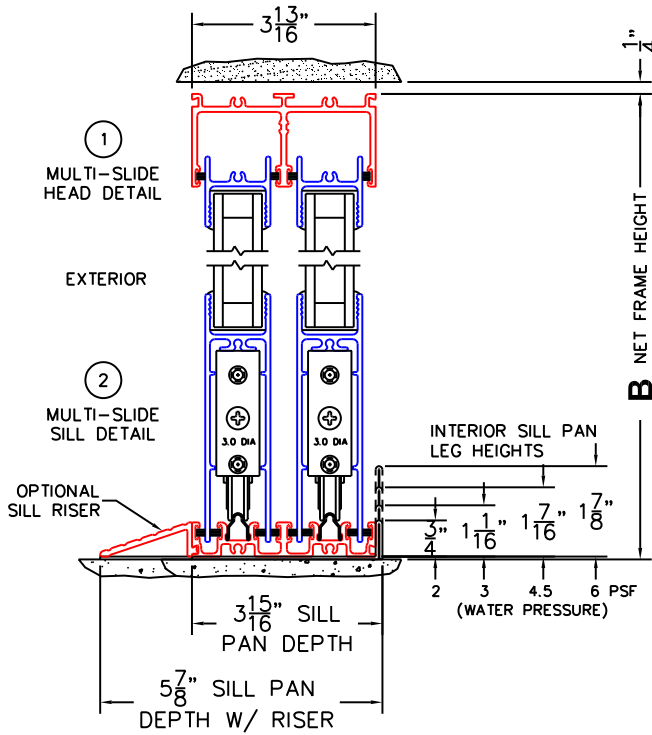

FLEETWOOD
WINDOWS & DOORS
FleetwoodUSA.com

NORWOOD 3070EX M/S
XXIXO STANDARD CONFIGURATION
NO SCREENS

ORDER NO.:

ITEM NO.:

REQUIRED DEALER INFO.

A(NET FRAME WIDTH)

B(NET FRAME HEIGHT)

SILL PAN HEIGHT (INTERIOR LEG)
(3/4", 1-1/16", 1-7/16" OR 1-7/8")

(USE RULER TO SCALE DIMENSIONS IN INCHES)

SCALE: 1/4

NOTES:

XXIXO DOOR SHOWN