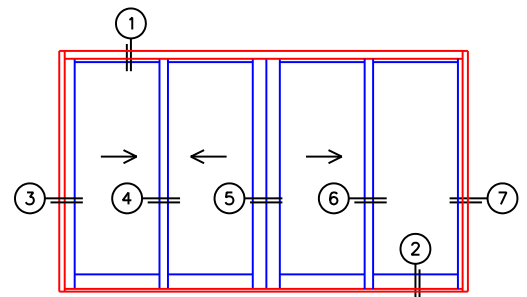

FLEETWOOD
WINDOWS & DOORS
FleetwoodUSA.com

NORWOOD 3070EX M/S
XXIXO STANDARD CONFIGURATION
NO SCREENS

ORDER NO.:

ITEM NO.:

REQUIRED DEALER INFO.

A(NET FRAME WIDTH)

B(NET FRAME HEIGHT)

SILL PAN HEIGHT (INTERIOR LEG)
(3/4", 1-1/16", 1-7/16" OR 1-7/8")

(USE RULER TO SCALE DIMENSIONS IN INCHES)

SCALE: 1/4

NOTES:

XXIXO DOOR SHOWN