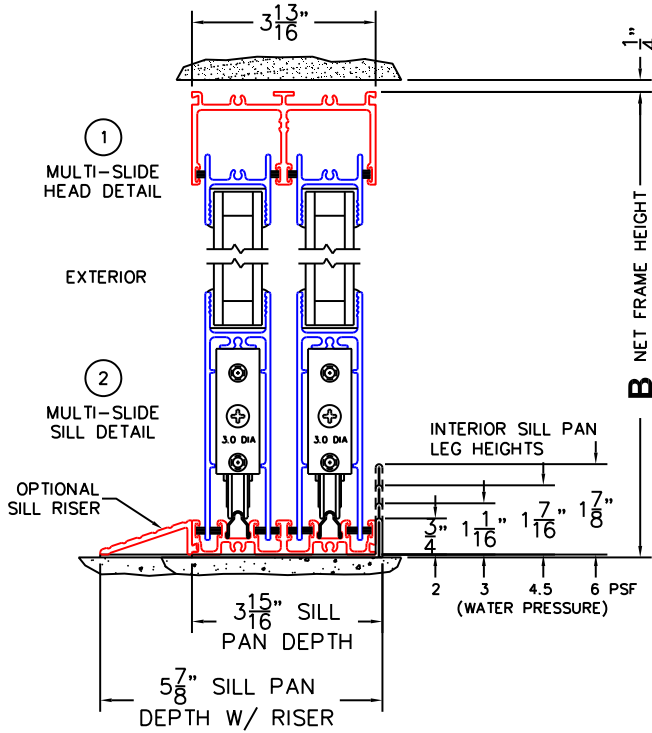

FLEETWOOD
WINDOWS & DOORS
FleetwoodUSA.com

NORWOOD 3070EX M/S
XXIXO STANDARD CONFIGURATION
NO SCREENS

ORDER NO.:

ITEM NO.:

REQUIRED DEALER INFO.

A(NET FRAME WIDTH)

B(NET FRAME HEIGHT)

SILL PAN HEIGHT (INTERIOR LEG)
(3/4", 1-1/16", 1-7/16" OR 1-7/8")

(USE RULER TO SCALE DIMENSIONS IN INCHES)

SCALE: 1/4

NOTES:

XXIXO DOOR SHOWN