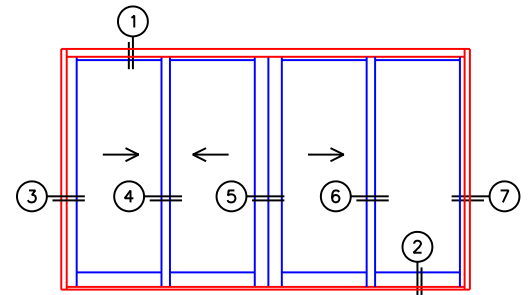

FLEETWOOD
WINDOWS & DOORS
FleetwoodUSA.com

NORWOOD 3070EX M/S
XXIXO STANDARD CONFIGURATION
NO SCREENS

ORDER NO.:

ITEM NO.:

REQUIRED DEALER INFO.

A(NET FRAME WIDTH)

B(NET FRAME HEIGHT)

SILL PAN HEIGHT (INTERIOR LEG)
(3/4", 1-1/16", 1-7/16" OR 1-7/8")

(USE RULER TO SCALE DIMENSIONS IN INCHES)

SCALE: 1/4

NOTES:

XXIXO DOOR SHOWN