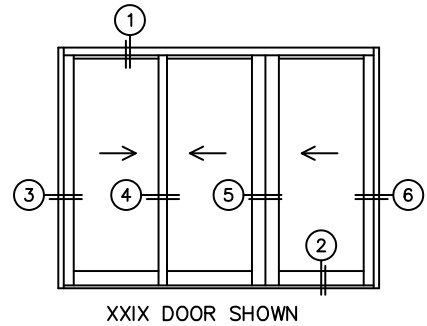

FLEETWOOD
WINDOWS & DOORS
FleetwoodUSA.com

NORWOOD 3070EX M/S
XXIX STANDARD CONFIGURATION
WITH SCREENS

ORDER NO.:

ITEM NO.:

REQUIRED DEALER INFO.

A(NET FRAME WIDTH)

B(NET FRAME HEIGHT)

SILL PAN HEIGHT (INTERIOR LEG)
(3/4", 1-1/16", 1-7/16" OR 1-7/8")

(USE RULER TO SCALE DIMENSIONS IN INCHES)

SCALE: 1/4

NOTES:

XXIX DOOR SHOWN

3
LOCK JAMB

4
INTERLOCKERS

5
MEETING STILES

6
LOCK JAMB