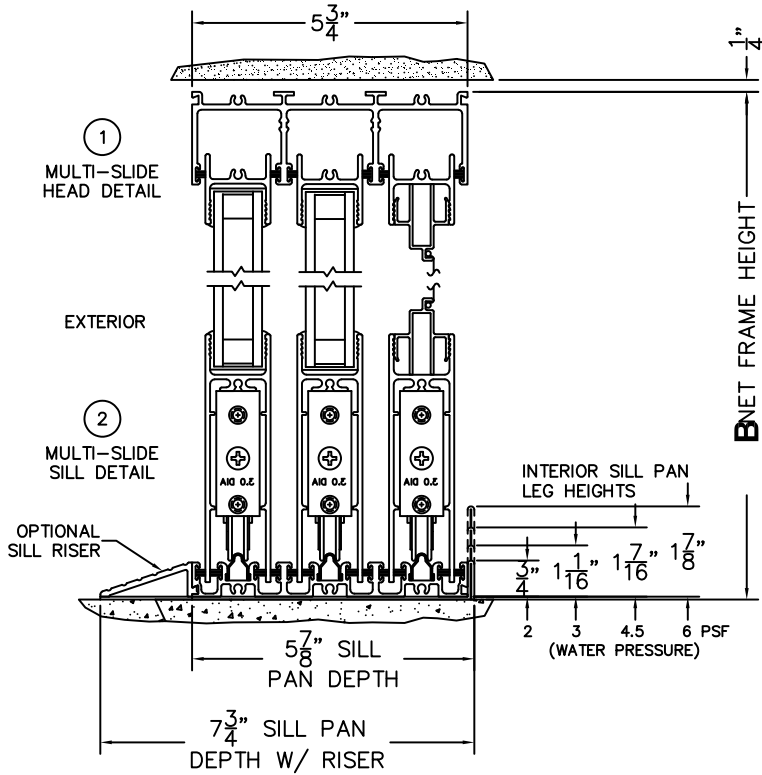

FLEETWOOD
WINDOWS & DOORS
FleetwoodUSA.com

NORWOOD 3070EX M/S
XXIX STANDARD CONFIGURATION
WITH SCREENS

ORDER NO.:

ITEM NO.:

REQUIRED DEALER INFO.

A(NET FRAME WIDTH)

B(NET FRAME HEIGHT)

SILL PAN HEIGHT (INTERIOR LEG)
(3/4", 1-1/16", 1-7/16" OR 1-7/8")

(USE RULER TO SCALE DIMENSIONS IN INCHES)

SCALE: 1/4

NOTES:

XXIX DOOR SHOWN

3
LOCK JAMB

4
INTERLOCKERS

5
MEETING STILES

6
LOCK JAMB