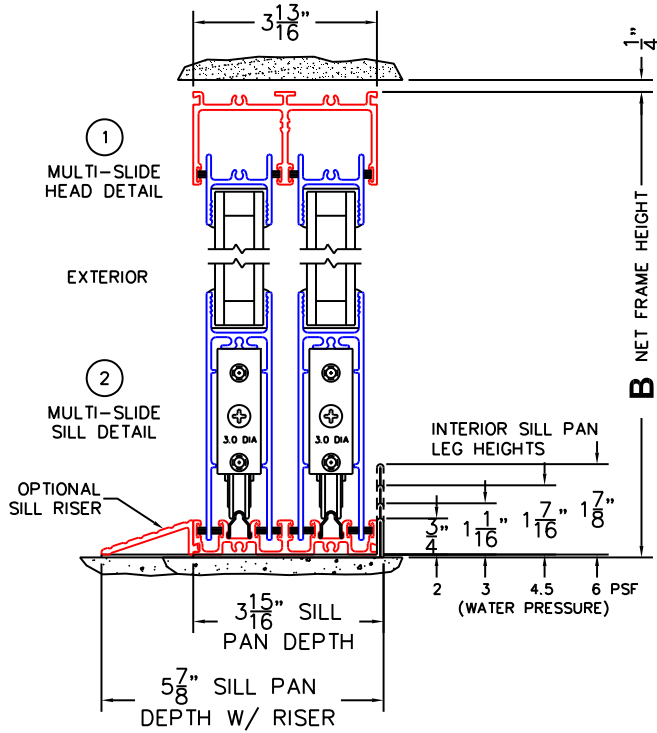

FLEETWOOD
WINDOWS & DOORS
FleetwoodUSA.com

NORWOOD 3070EX M/S
XXIX STANDARD CONFIGURATION
NO SCREENS

ORDER NO.:

ITEM NO.:

REQUIRED DEALER INFO.

A(NET FRAME WIDTH)

B(NET FRAME HEIGHT)

SILL PAN HEIGHT (INTERIOR LEG)
(3/4", 1-1/16", 1-7/16" OR 1-7/8")

(USE RULER TO SCALE DIMENSIONS IN INCHES)

SCALE: 1/4

NOTES:

XXIX DOOR SHOWN