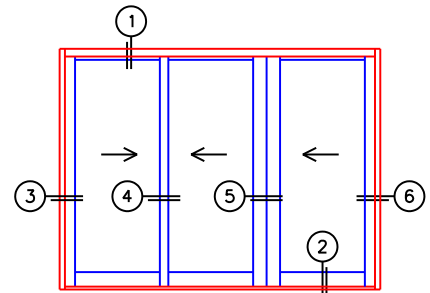

FLEETWOOD
WINDOWS & DOORS
FleetwoodUSA.com

NORWOOD 3070EX M/S
XXIX STANDARD CONFIGURATION
NO SCREENS

ORDER NO.:

ITEM NO.:

REQUIRED DEALER INFO.

A(NET FRAME WIDTH)

B(NET FRAME HEIGHT)

SILL PAN HEIGHT (INTERIOR LEG)
(3/4", 1-1/16", 1-7/16" OR 1-7/8")

(USE RULER TO SCALE DIMENSIONS IN INCHES)

SCALE: 1/4

NOTES:

XXIX DOOR SHOWN