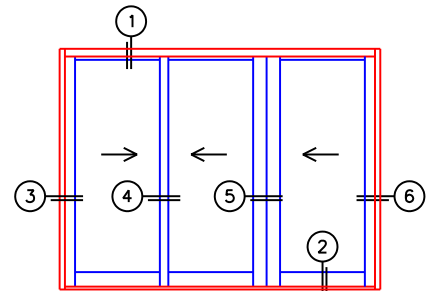

SILL PAN HEIGHT (INTERIOR LEG)  
(3/4", 1-1/16", 1-7/16" OR 1-7/8")

(USE RULER TO SCALE DIMENSIONS IN INCHES)

SCALE: 1/4

NOTES:

XXIX DOOR SHOWN