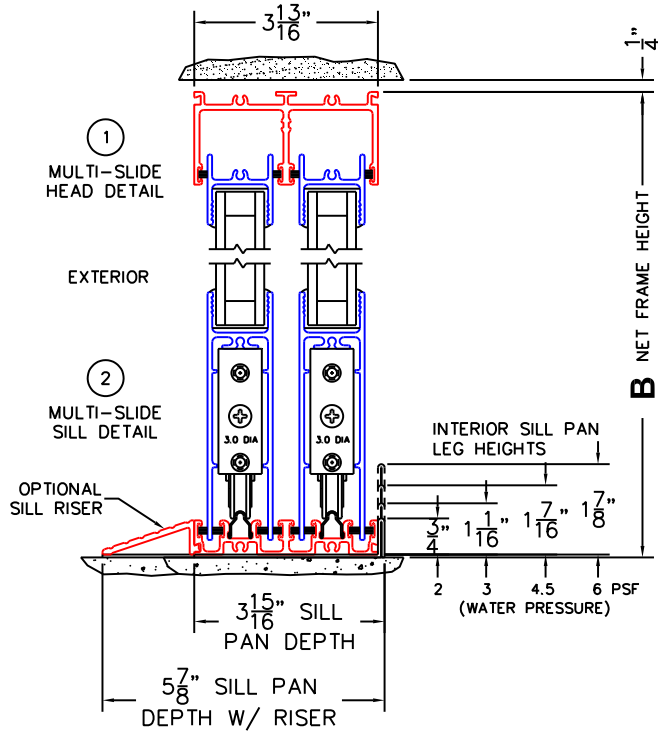

SILL PAN HEIGHT (INTERIOR LEG)  
(3/4", 1-1/16", 1-7/16" OR 1-7/8")

(USE RULER TO SCALE DIMENSIONS IN INCHES)

SCALE: 1/4

NOTES:

XXIX DOOR SHOWN