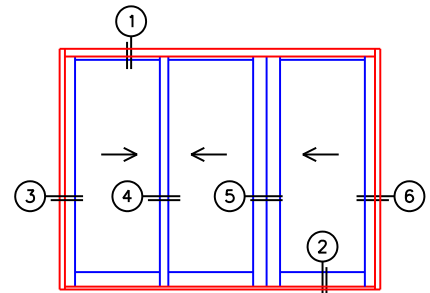

FLEETWOOD
WINDOWS & DOORS
FleetwoodUSA.com

NORWOOD 3070EX M/S
XXIX STANDARD CONFIGURATION
NO SCREENS

ORDER NO.:

ITEM NO.:

REQUIRED DEALER INFO.

A(NET FRAME WIDTH)

B(NET FRAME HEIGHT)

SILL PAN HEIGHT (INTERIOR LEG)
(3/4", 1-1/16", 1-7/16" OR 1-7/8")

(USE RULER TO SCALE DIMENSIONS IN INCHES)

SCALE: 1/4

NOTES:

XXIX DOOR SHOWN

3
LOCK JAMB

4
INTERLOCKERS

5
MEETING STILES

6
LOCK JAMB