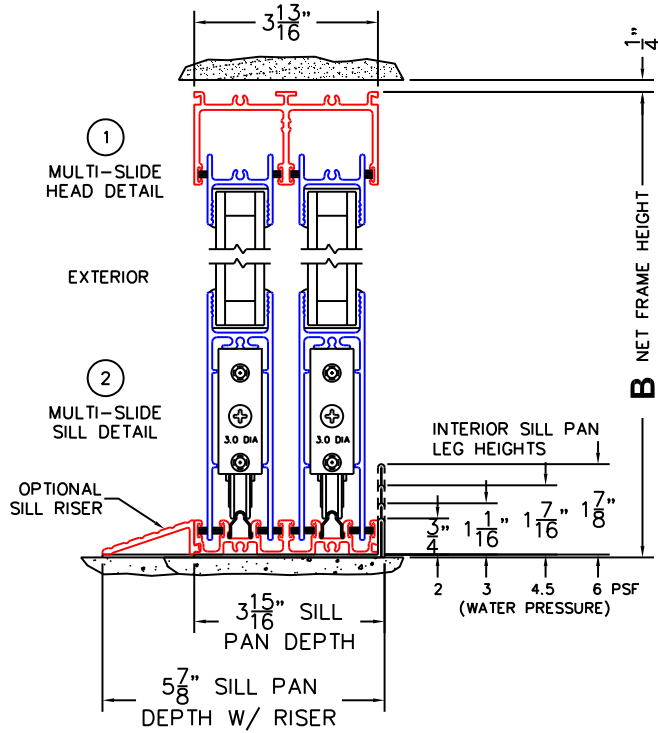

FLEETWOOD
WINDOWS & DOORS
FleetwoodUSA.com

NORWOOD 3070EX M/S
XXIX STANDARD CONFIGURATION
NO SCREENS

ORDER NO.:

ITEM NO.:

REQUIRED DEALER INFO.

A(NET FRAME WIDTH)

B(NET FRAME HEIGHT)

SILL PAN HEIGHT (INTERIOR LEG)
(3/4", 1-1/16", 1-7/16" OR 1-7/8")

(USE RULER TO SCALE DIMENSIONS IN INCHES)

SCALE: 1/4

NOTES:

XXIX DOOR SHOWN

3
LOCK JAMB

4
INTERLOCKERS

5
MEETING STILES

6
LOCK JAMB