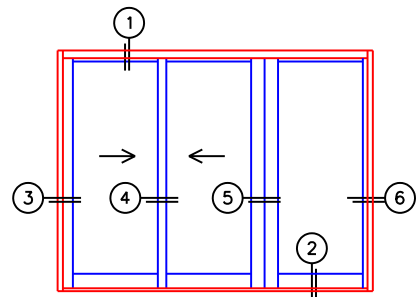

SILL PAN HEIGHT (INTERIOR LEG)  
(3/4", 1-1/16", 1-7/16" OR 1-7/8")

(USE RULER TO SCALE DIMENSIONS IN INCHES)

SCALE: 1/4"

NOTES:

XXIO DOOR SHOWN