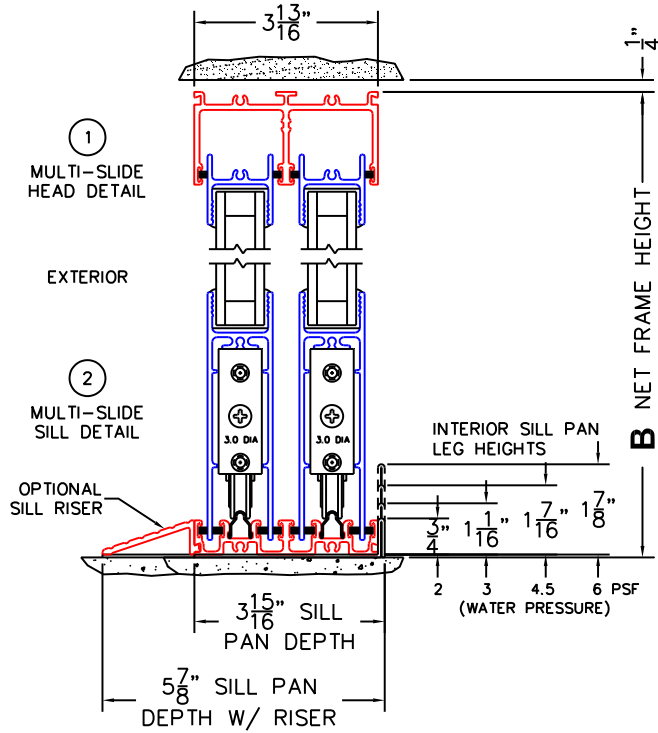

SILL PAN HEIGHT (INTERIOR LEG)  
(3/4", 1-1/16", 1-7/16" OR 1-7/8")

(USE RULER TO SCALE DIMENSIONS IN INCHES)

SCALE: 1/4"

NOTES:

XXIO DOOR SHOWN