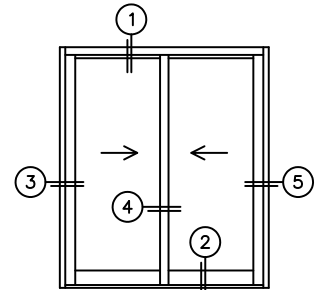

FLEETWOOD
WINDOWS & DOORS
FleetwoodUSA.com

NORWOOD 3070EX M/S
XX STANDARD CONFIGURATION
WITH SCREENS

ORDER NO.:

ITEM NO.:

REQUIRED DEALER INFO.

A(NET FRAME WIDTH)

B(NET FRAME HEIGHT)

SILL PAN HEIGHT (INTERIOR LEG)
(3/4", 1-1/16", 1-7/16" OR 1-7/8")

NOTES:

(USE RULER TO SCALE DIMENSIONS IN INCHES)

SCALE: 1/4

XX DOOR SHOWN

3 LOCK JAMB

4 INTERLOCKERS

5 LOCK JAMB