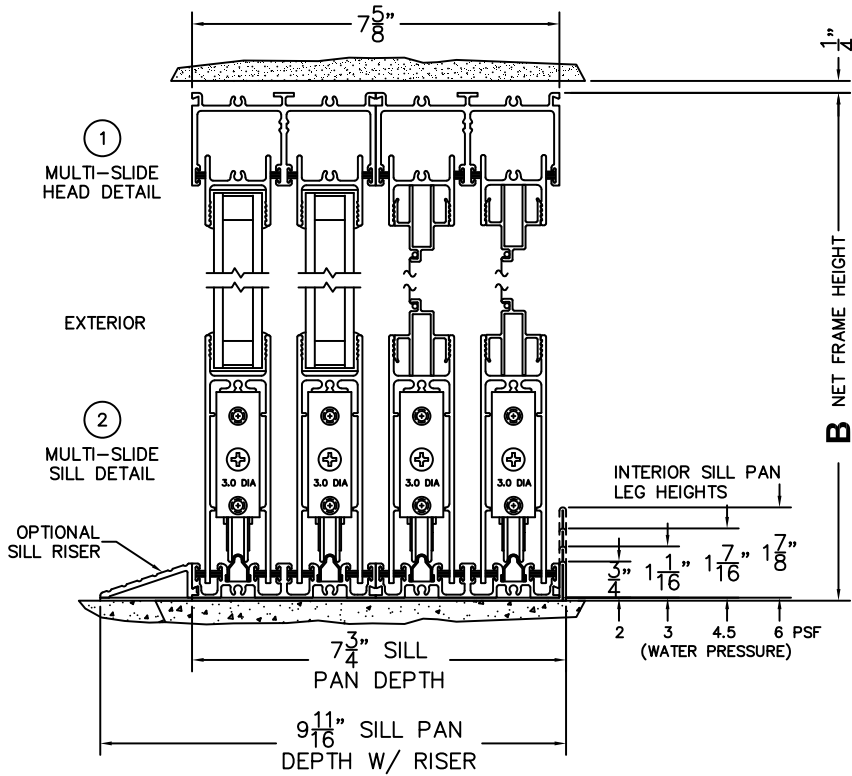

FLEETWOOD
WINDOWS & DOORS
FleetwoodUSA.com

NORWOOD 3070EX M/S
XX STANDARD CONFIGURATION
WITH SCREENS

ORDER NO.:

ITEM NO.:

REQUIRED DEALER INFO.

A(NET FRAME WIDTH)

B(NET FRAME HEIGHT)

SILL PAN HEIGHT (INTERIOR LEG)
(3/4", 1-1/16", 1-7/16" OR 1-7/8")

NOTES:

(USE RULER TO SCALE DIMENSIONS IN INCHES)

SCALE: 1/4

XX DOOR SHOWN

3 LOCK JAMB

4 INTERLOCKERS

5 LOCK JAMB