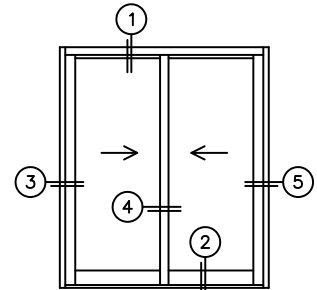

SILL PAN HEIGHT (INTERIOR LEG)  
(3/4", 1-1/16", 1-7/16" OR 1-7/8")

NOTES:

(USE RULER TO SCALE DIMENSIONS IN INCHES)

SCALE: 1/4

XX DOOR SHOWN