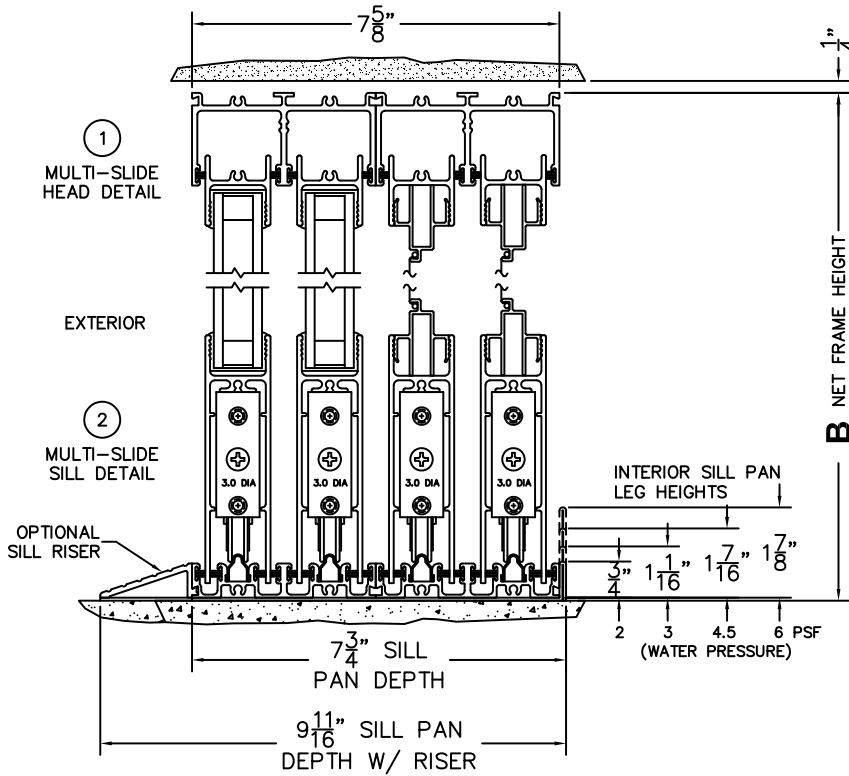

SILL PAN HEIGHT (INTERIOR LEG)  
(3/4", 1-1/16", 1-7/16" OR 1-7/8")

NOTES:

(USE RULER TO SCALE DIMENSIONS IN INCHES)

SCALE: 1/4

XX DOOR SHOWN