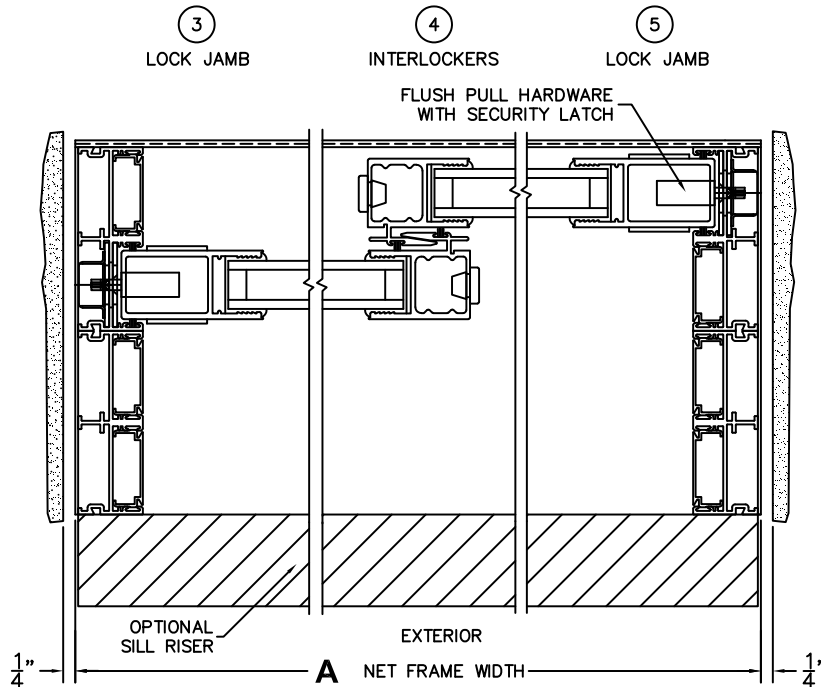

B(NET FRAME HEIGHT)

SILL PAN HEIGHT (INTERIOR LEG)
(3/4", 1-1/16", 1-7/16" OR 1-7/8")

NOTES:

(USE RULER TO SCALE DIMENSIONS IN INCHES)

SCALE: 1/4

NOTE: THIS DRAWING AND THE ACCOMPANYING "OPTIONS AND UPGRADES" ARE FOR CONCEPT ONLY! AT THE TIME OF ORDER WE WILL CUSTOMIZE THE DRAWINGS TO FIT THE FINAL CONFIGURATION. SEE DRAWINGS 3070-07 THRU 3070-08 FOR ADDITIONAL INFORMATION.