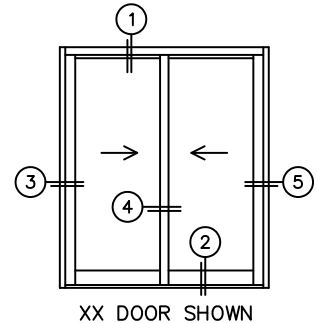

B(NET FRAME HEIGHT)

SILL PAN HEIGHT (INTERIOR LEG)
(3/4", 1-1/16", 1-7/16" OR 1-7/8")

NOTES:

(USE RULER TO SCALE DIMENSIONS IN INCHES)

SCALE: 1/4

NOTE: THIS DRAWING AND THE ACCOMPANYING "OPTIONS AND UPGRADES" ARE FOR CONCEPT ONLY! AT THE TIME OF ORDER WE WILL CUSTOMIZE THE DRAWINGS TO FIT THE FINAL CONFIGURATION. SEE DRAWINGS 3070-07 THRU 3070-08 FOR ADDITIONAL INFORMATION.