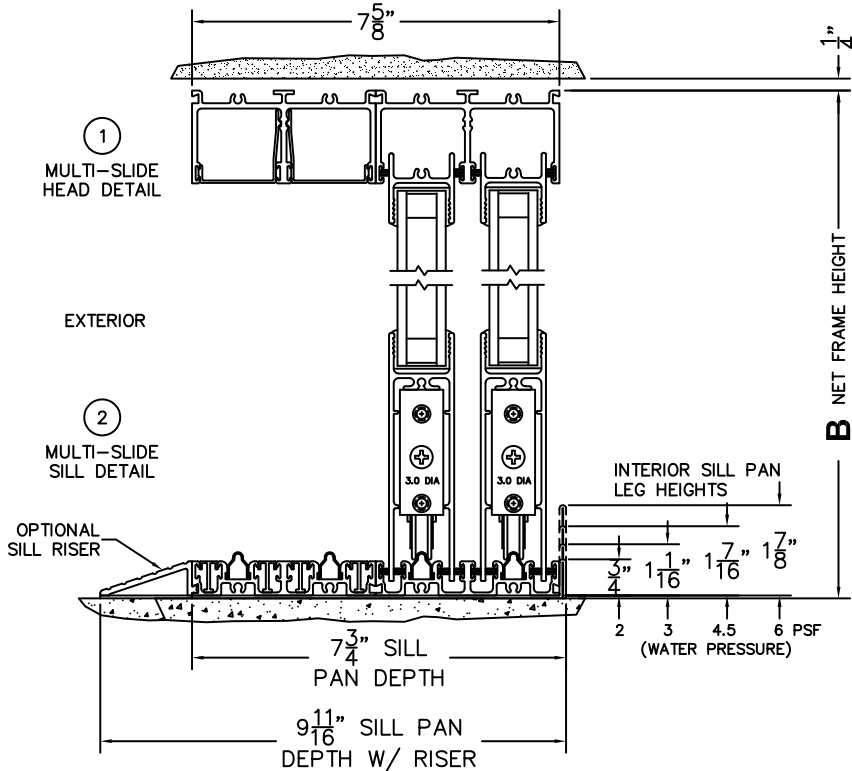

B(NET FRAME HEIGHT)

SILL PAN HEIGHT (INTERIOR LEG)
(3/4", 1-1/16", 1-7/16" OR 1-7/8")

NOTES:

(USE RULER TO SCALE DIMENSIONS IN INCHES)

SCALE: 1/4

NOTE: THIS DRAWING AND THE ACCOMPANYING "OPTIONS AND UPGRADES" ARE FOR CONCEPT ONLY! AT THE TIME OF ORDER WE WILL CUSTOMIZE THE DRAWINGS TO FIT THE FINAL CONFIGURATION. SEE DRAWINGS 3070-07 THRU 3070-08 FOR ADDITIONAL INFORMATION.