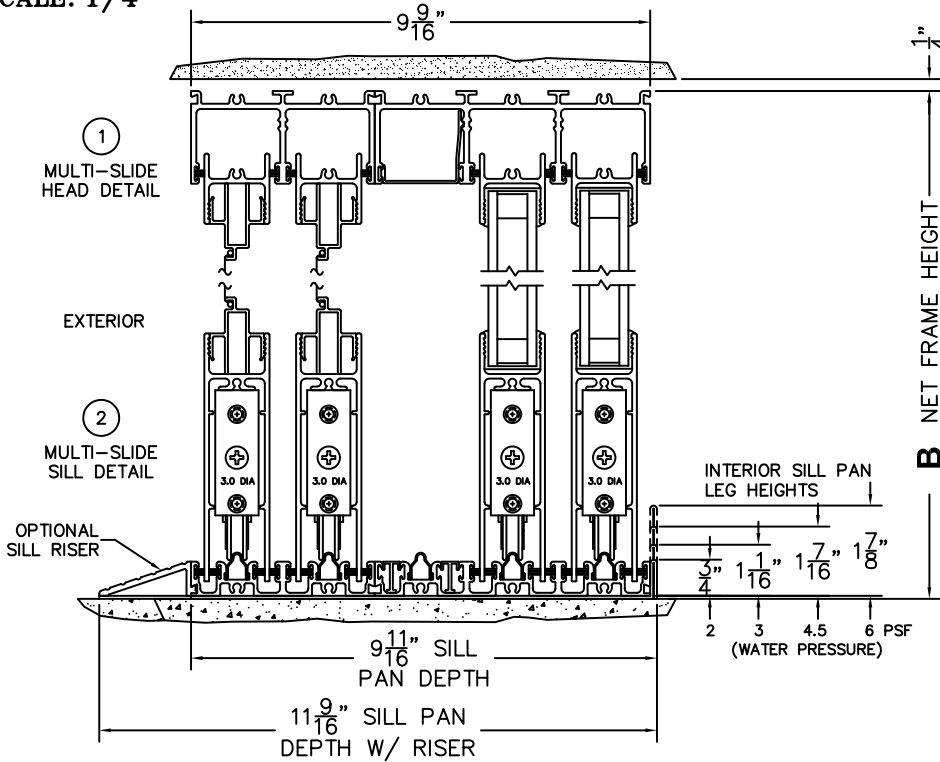

FLEETWOOD
WINDOWS & DOORS
FleetwoodUSA.com

NORWOOD 3070EX M/S
XX CUSTOM CONFIGURATION
WITH SCREENS

ORDER NO.:

ITEM NO.:

REQUIRED DEALER INFO.

A(NET FRAME WIDTH)

B(NET FRAME HEIGHT)

SILL PAN HEIGHT (INTERIOR LEG)
(3/4", 1-1/16", 1-7/16" OR 1-7/8")

NOTES:

(USE RULER TO SCALE DIMENSIONS IN INCHES)

SCALE: 1/4

XX DOOR SHOWN