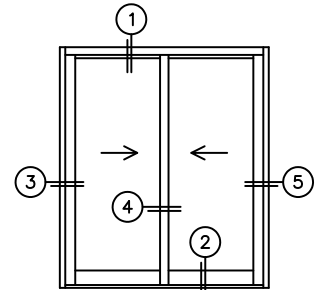

FLEETWOOD
WINDOWS & DOORS
FleetwoodUSA.com

NORWOOD 3070EX M/S
XX CUSTOM CONFIGURATION
WITH SCREENS

ORDER NO.:

ITEM NO.:

REQUIRED DEALER INFO.

A(NET FRAME WIDTH)

B(NET FRAME HEIGHT)

SILL PAN HEIGHT (INTERIOR LEG)
(3/4", 1-1/16", 1-7/16" OR 1-7/8")

NOTES:

(USE RULER TO SCALE DIMENSIONS IN INCHES)

SCALE: 1/4

XX DOOR SHOWN