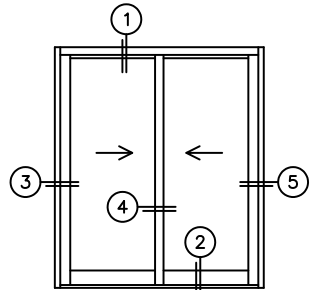

FLEETWOOD
WINDOWS & DOORS
FleetwoodUSA.com

NORWOOD 3070EX M/S
XX CUSTOM CONFIGURATION
WITH SCREENS

ORDER NO.:

ITEM NO.:

REQUIRED DEALER INFO.

A(NET FRAME WIDTH)

B(NET FRAME HEIGHT)

SILL PAN HEIGHT (INTERIOR LEG)
(3/4", 1-1/16", 1-7/16" OR 1-7/8")

NOTES:

XX DOOR SHOWN

(USE RULER TO SCALE DIMENSIONS IN INCHES)

SCALE: 1/4