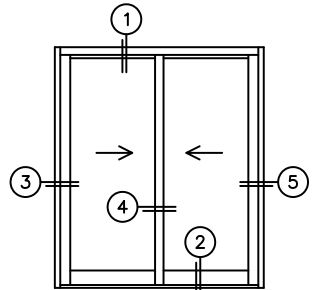

FLEETWOOD
WINDOWS & DOORS
FleetwoodUSA.com

NORWOOD 3070EX M/S
XX CUSTOM CONFIGURATION
WITH SCREENS

ORDER NO.:

ITEM NO.:

REQUIRED DEALER INFO.

A(NET FRAME WIDTH)

B(NET FRAME HEIGHT)

SILL PAN HEIGHT (INTERIOR LEG)
(3/4", 1-1/16", 1-7/16" OR 1-7/8")

NOTES:

XX DOOR SHOWN

(USE RULER TO SCALE DIMENSIONS IN INCHES)

SCALE: 1/4

3 LOCK JAMB

4 INTERLOCKERS

5 LOCK JAMB

EXTRUDED PULL HANDLES
WITH THUMB TURN
AND SECURITY LATCH