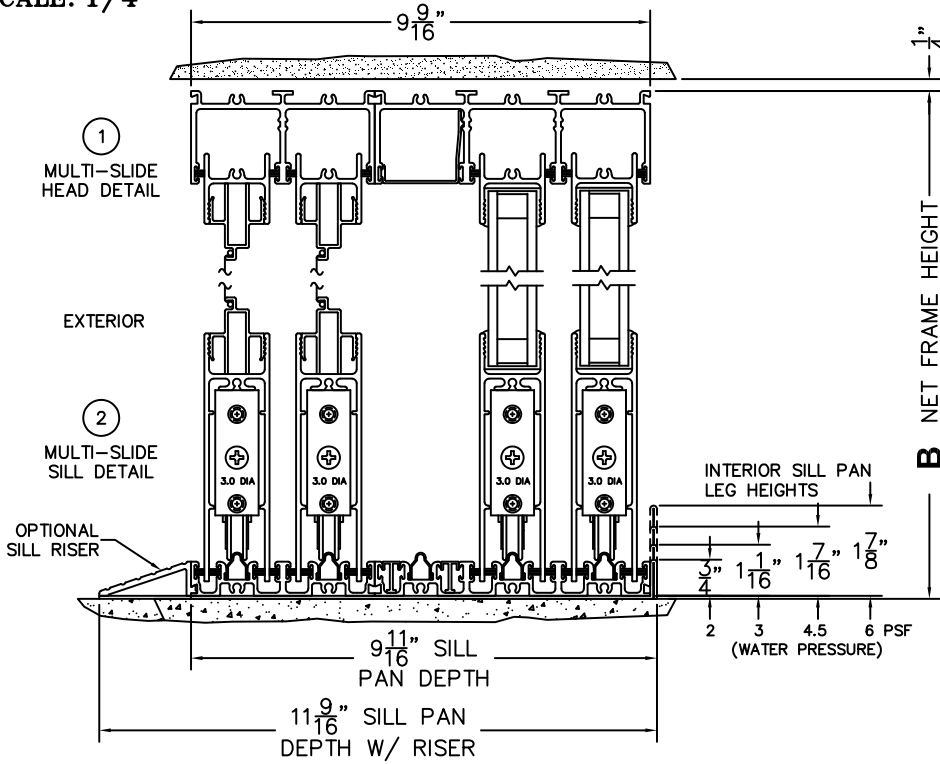

NOTES:

XX DOOR SHOWN

(USE RULER TO SCALE DIMENSIONS IN INCHES)

SCALE: 1/4

3 LOCK JAMB

4 INTERLOCKERS

5 LOCK JAMB

EXTRUDED PULL HANDLES
WITH THUMB TURN
AND SECURITY LATCH