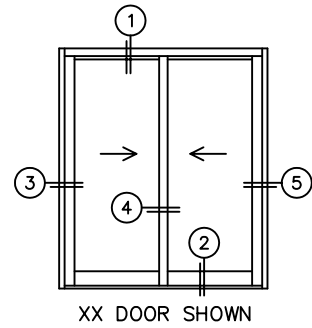

FLEETWOOD
WINDOWS & DOORS
FleetwoodUSA.com

NORWOOD 3070EX M/S
XX STANDARD CONFIGURATION
WITH SCREENS

ORDER NO.:

ITEM NO.:

SCALE: 1/4

REQUIRED DEALER INFO.

A (NET FRAME WIDTH)	
B (NET FRAME HEIGHT)	
SILL PAN HEIGHT(INTERIOR LEG) (3/4", 1-1/16", 1-7/16" OR 1-7/8")	

NOTES:

③ LOCK JAMB ④ INTERLOCKERS ⑤ LOCK JAMB