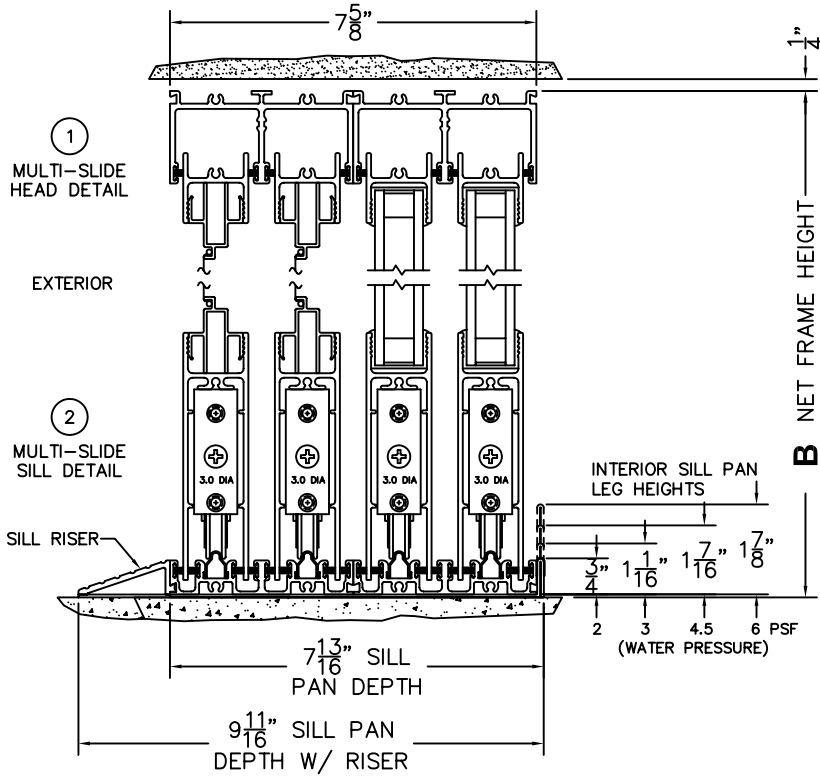

FLEETWOOD
WINDOWS & DOORS
FleetwoodUSA.com

NORWOOD 3070EX M/S
XX STANDARD CONFIGURATION
WITH SCREENS

ORDER NO.:

ITEM NO.:

SCALE: 1/4

REQUIRED DEALER INFO.

A (NET FRAME WIDTH)	
B (NET FRAME HEIGHT)	
SILL PAN HEIGHT(INTERIOR LEG) (3/4", 1-1/16", 1-7/16" OR 1-7/8")	

NOTES:

③ LOCK JAMB ④ INTERLOCKERS ⑤ LOCK JAMB