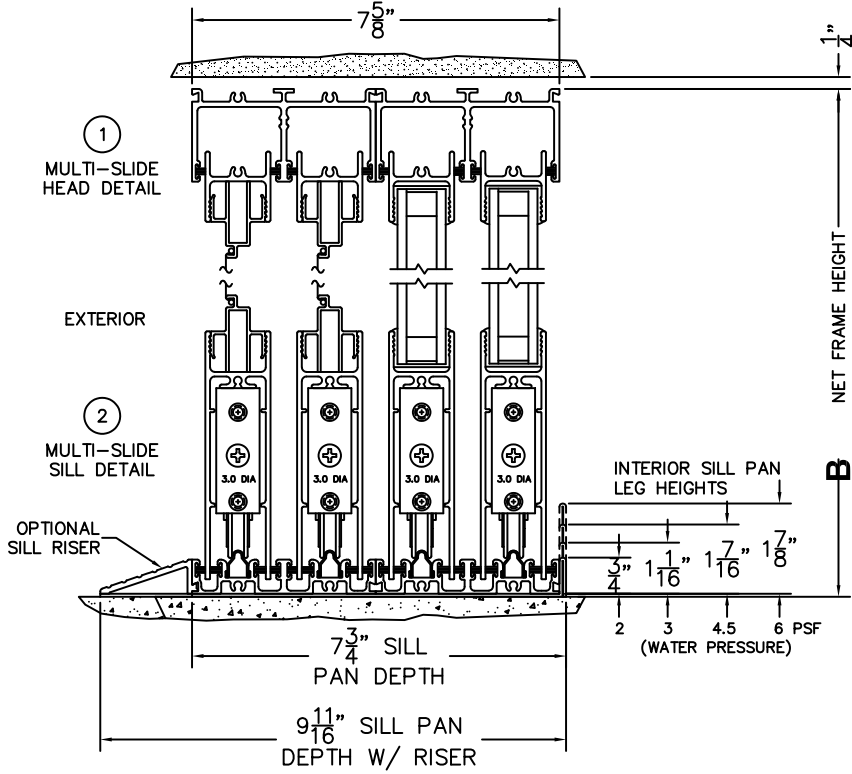

FLEETWOOD
WINDOWS & DOORS
FleetwoodUSA.com

NORWOOD 3070EX M/S
XX CUSTOM CONFIGURATION
WITH SCREENS

ORDER NO.:

ITEM NO.:

REQUIRED DEALER INFO.

A(NET FRAME WIDTH)

B(NET FRAME HEIGHT)

SILL PAN HEIGHT (INTERIOR LEG)
(3/4", 1-1/16", 1-7/16" OR 1-7/8")

NOTES:

(USE RULER TO SCALE DIMENSIONS IN INCHES)

SCALE: 1/4

XX DOOR SHOWN