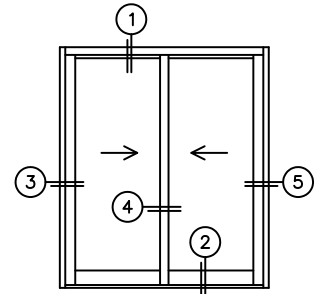

FLEETWOOD
WINDOWS & DOORS
FleetwoodUSA.com

NORWOOD 3070EX M/S
XX CUSTOM CONFIGURATION
WITH SCREENS

ORDER NO.:

ITEM NO.:

REQUIRED DEALER INFO.

A(NET FRAME WIDTH)

B(NET FRAME HEIGHT)

SILL PAN HEIGHT (INTERIOR LEG)
(3/4", 1-1/16", 1-7/16" OR 1-7/8")

NOTES:

(USE RULER TO SCALE DIMENSIONS IN INCHES)

SCALE: 1/4

XX DOOR SHOWN