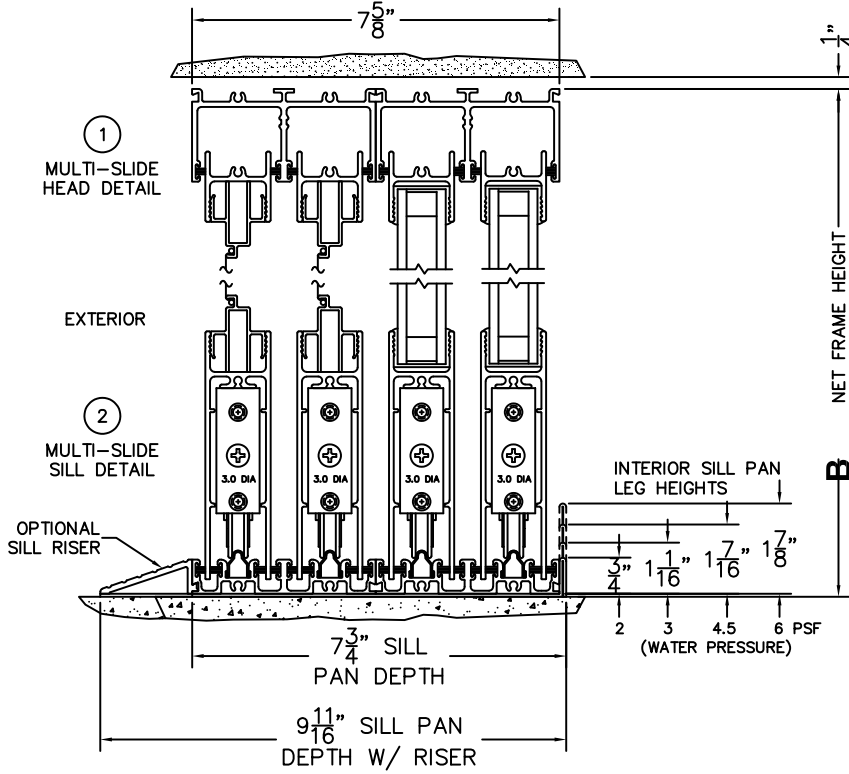

FLEETWOOD
WINDOWS & DOORS
FleetwoodUSA.com

NORWOOD 3070EX M/S
XX CUSTOM CONFIGURATION
WITH SCREENS

ORDER NO.:

ITEM NO.:

REQUIRED DEALER INFO.

A(NET FRAME WIDTH)

B(NET FRAME HEIGHT)

SILL PAN HEIGHT (INTERIOR LEG)
(3/4", 1-1/16", 1-7/16" OR 1-7/8")

NOTES:

(USE RULER TO SCALE DIMENSIONS IN INCHES)

SCALE: 1/4

XX DOOR SHOWN