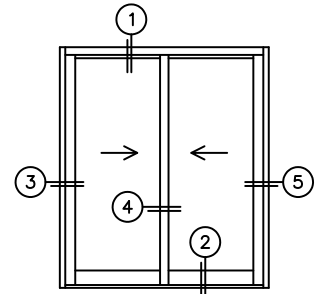

FLEETWOOD
WINDOWS & DOORS
FleetwoodUSA.com

NORWOOD 3070EX M/S
XX CUSTOM CONFIGURATION
WITH SCREENS

ORDER NO.:

ITEM NO.:

REQUIRED DEALER INFO.

A(NET FRAME WIDTH)

B(NET FRAME HEIGHT)

SILL PAN HEIGHT (INTERIOR LEG)
(3/4", 1-1/16", 1-7/16" OR 1-7/8")

NOTES:

(USE RULER TO SCALE DIMENSIONS IN INCHES)

SCALE: 1/4

XX DOOR SHOWN