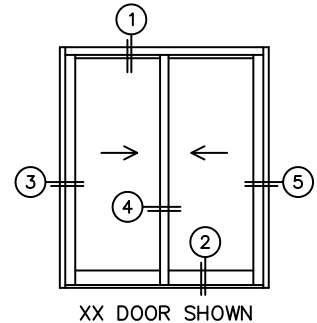

FLEETWOOD
WINDOWS & DOORS
FleetwoodUSA.com

NORWOOD 3070EX M/S
XX STANDARD CONFIGURATION
WITH SCREENS

ORDER NO.:

ITEM NO.:

REQUIRED DEALER INFO.

A(NET FRAME WIDTH)

B(NET FRAME HEIGHT)

SILL PAN HEIGHT (INTERIOR LEG)
(3/4", 1-1/16", 1-7/16" OR 1-7/8")

(USE RULER TO SCALE DIMENSIONS IN INCHES)

SCALE: 1/4

NOTES:

3
LOCK JAMB

4
INTERLOCKERS

5
LOCK JAMB