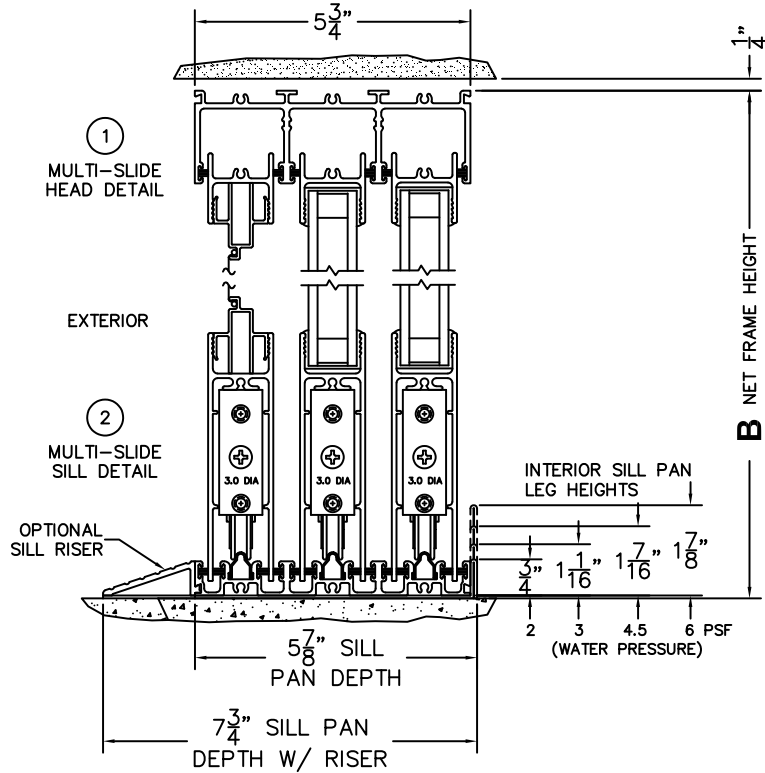

FLEETWOOD
WINDOWS & DOORS
FleetwoodUSA.com

NORWOOD 3070EX M/S
XX STANDARD CONFIGURATION
WITH SCREENS

ORDER NO.:

ITEM NO.:

REQUIRED DEALER INFO.

A(NET FRAME WIDTH)

B(NET FRAME HEIGHT)

SILL PAN HEIGHT (INTERIOR LEG)
(3/4", 1-1/16", 1-7/16" OR 1-7/8")

(USE RULER TO SCALE DIMENSIONS IN INCHES)

SCALE: 1/4

NOTES:

3
LOCK JAMB

4
INTERLOCKERS

5
LOCK JAMB