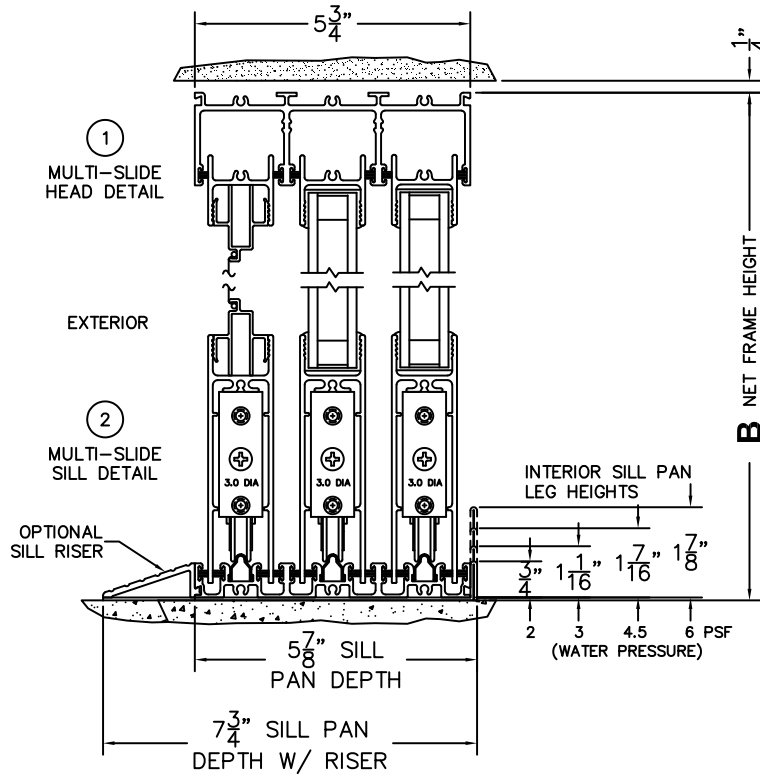

FLEETWOOD
WINDOWS & DOORS
FleetwoodUSA.com

NORWOOD 3070EX M/S
XX CUSTOM CONFIGURATION
WITH SCREENS

ORDER NO.:

ITEM NO.:

REQUIRED DEALER INFO.

A(NET FRAME WIDTH)

B(NET FRAME HEIGHT)

SILL PAN HEIGHT (INTERIOR LEG)
(3/4", 1-1/16", 1-7/16" OR 1-7/8")

(USE RULER TO SCALE DIMENSIONS IN INCHES)

SCALE: 1/4

NOTES:

XX DOOR SHOWN
NOTE: ARCHETYPE PULL ON RIGHT SIDE IS TO VERTICALLY LINE UP WITH ARCHETYPE HARDWARE ON LEFT SIDE.