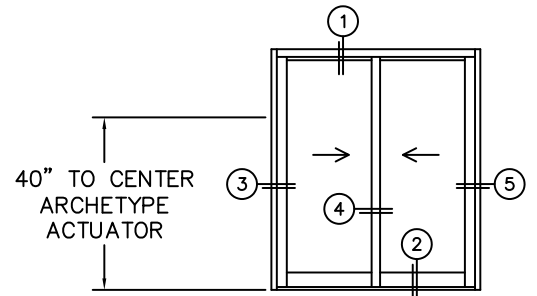

FLEETWOOD
WINDOWS & DOORS
FleetwoodUSA.com

NORWOOD 3070EX M/S
XX CUSTOM CONFIGURATION
WITH SCREENS

ORDER NO.:

ITEM NO.:

REQUIRED DEALER INFO.

A(NET FRAME WIDTH)

B(NET FRAME HEIGHT)

SILL PAN HEIGHT (INTERIOR LEG)
(3/4", 1-1/16", 1-7/16" OR 1-7/8")

(USE RULER TO SCALE DIMENSIONS IN INCHES)

SCALE: 1/4

NOTES:

XX DOOR SHOWN
NOTE: ARCHETYPE PULL ON RIGHT SIDE IS TO VERTICALLY LINE UP WITH ARCHETYPE HARDWARE ON LEFT SIDE.