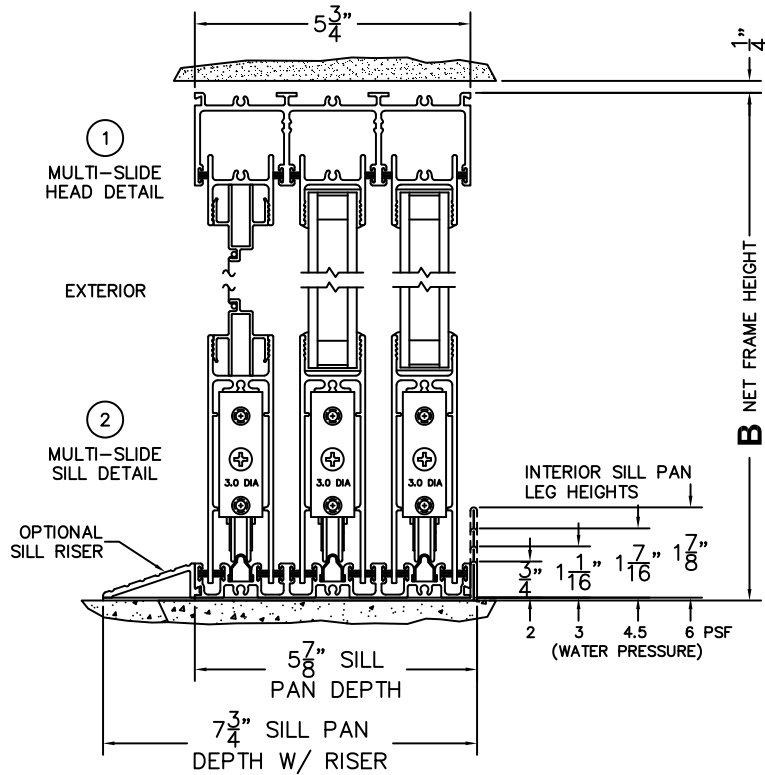

FLEETWOOD
WINDOWS & DOORS
FleetwoodUSA.com

NORWOOD 3070EX M/S
XX CUSTOM CONFIGURATION
WITH SCREENS

ORDER NO.:

ITEM NO.:

REQUIRED DEALER INFO.

A(NET FRAME WIDTH)

B(NET FRAME HEIGHT)

SILL PAN HEIGHT (INTERIOR LEG)
(3/4", 1-1/16", 1-7/16" OR 1-7/8")

(USE RULER TO SCALE DIMENSIONS IN INCHES)

SCALE: 1/4

NOTES:

XX DOOR SHOWN