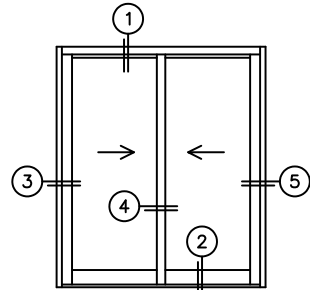

FLEETWOOD
WINDOWS & DOORS
FleetwoodUSA.com

NORWOOD 3070EX M/S
XX CUSTOM CONFIGURATION
WITH SCREENS

ORDER NO.:

ITEM NO.:

REQUIRED DEALER INFO.

A(NET FRAME WIDTH)

B(NET FRAME HEIGHT)

SILL PAN HEIGHT (INTERIOR LEG)
(3/4", 1-1/16", 1-7/16" OR 1-7/8")

(USE RULER TO SCALE DIMENSIONS IN INCHES)

SCALE: 1/4

NOTES:

XX DOOR SHOWN