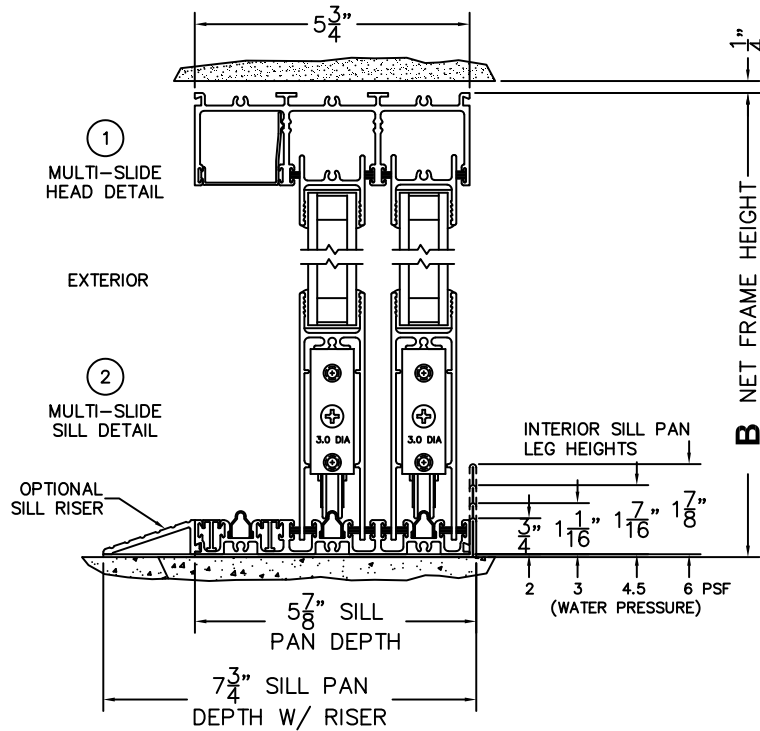

FLEETWOOD
WINDOWS & DOORS
FleetwoodUSA.com

NORWOOD 3070EX M/S
XX CUSTOM CONFIGURATION
NO SCREENS

ORDER NO.:

ITEM NO.:

REQUIRED DEALER INFO.

A (NET FRAME WIDTH)

B (NET FRAME HEIGHT)

SILL PAN HEIGHT (INTERIOR LEG)
(3/4", 1-1/16", 1-7/16" OR 1-7/8")

NOTES:

(USE RULER TO SCALE DIMENSIONS IN INCHES)

SCALE: 1/4

3
LOCK JAMB

4
INTERLOCKERS

5
LOCK JAMB