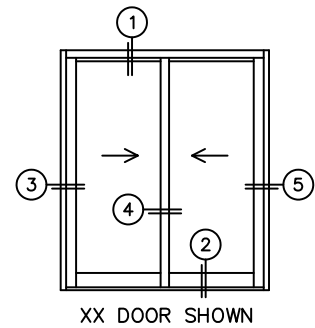

FLEETWOOD
WINDOWS & DOORS
FleetwoodUSA.com

NORWOOD 3070EX M/S
XX CUSTOM CONFIGURATION
NO SCREENS

ORDER NO.:

ITEM NO.:

REQUIRED DEALER INFO.

A (NET FRAME WIDTH)

B (NET FRAME HEIGHT)

SILL PAN HEIGHT (INTERIOR LEG)
(3/4", 1-1/16", 1-7/16" OR 1-7/8")

NOTES:

(USE RULER TO SCALE DIMENSIONS IN INCHES)

SCALE: 1/4

3
LOCK JAMB

4
INTERLOCKERS

5
LOCK JAMB