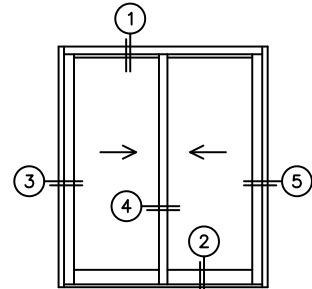

FLEETWOOD
WINDOWS & DOORS
FleetwoodUSA.com

NORWOOD 3070EX M/S
XX CUSTOM CONFIGURATION
NO SCREENS

ORDER NO.:

ITEM NO.:

REQUIRED DEALER INFO.

A(NET FRAME WIDTH)

B(NET FRAME HEIGHT)

SILL PAN HEIGHT (INTERIOR LEG)
(3/4", 1-1/16", 1-7/16" OR 1-7/8")

(USE RULER TO SCALE DIMENSIONS IN INCHES)

SCALE: 1/4

NOTES:

③ LOCK JAMB ④ INTERLOCKERS ⑤ LOCK JAMB