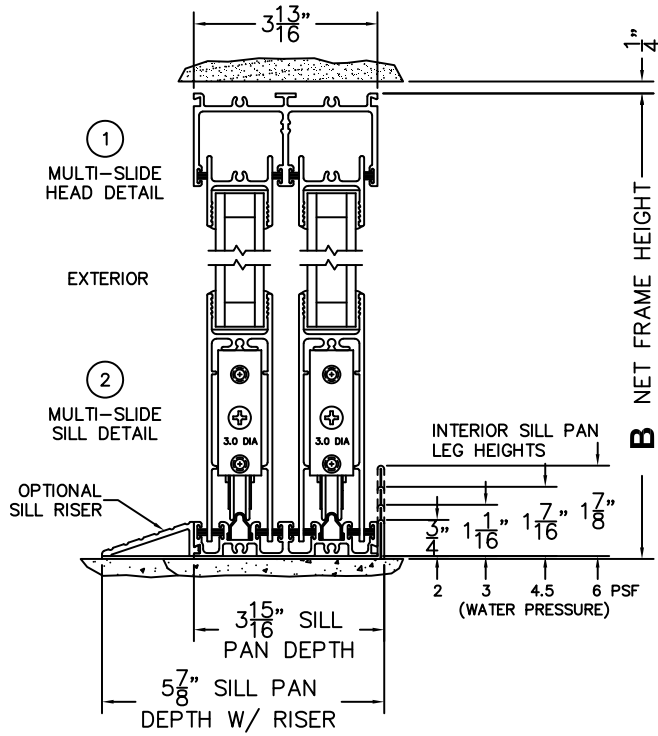

FLEETWOOD
WINDOWS & DOORS
FleetwoodUSA.com

NORWOOD 3070EX M/S
XX CUSTOM CONFIGURATION
NO SCREENS

ORDER NO.:

ITEM NO.:

REQUIRED DEALER INFO.

A(NET FRAME WIDTH)

B(NET FRAME HEIGHT)

SILL PAN HEIGHT (INTERIOR LEG)
(3/4", 1-1/16", 1-7/16" OR 1-7/8")

(USE RULER TO SCALE DIMENSIONS IN INCHES)

SCALE: 1/4

NOTES:

③ LOCK JAMB ④ INTERLOCKERS ⑤ LOCK JAMB