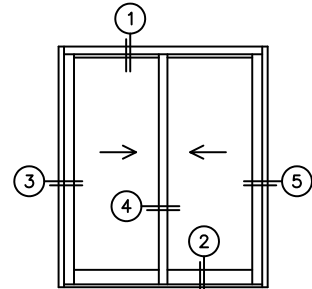

FLEETWOOD
WINDOWS & DOORS
FleetwoodUSA.com

NORWOOD 3070EX M/S
XX STANDARD CONFIGURATION
NO SCREENS

ORDER NO.:

ITEM NO.:

REQUIRED DEALER INFO.

A(NET FRAME WIDTH)

B(NET FRAME HEIGHT)

SILL PAN HEIGHT (INTERIOR LEG)
(3/4", 1-1/16", 1-7/16" OR 1-7/8")

(USE RULER TO SCALE DIMENSIONS IN INCHES)

SCALE: 1/4

NOTES:

③ LOCK JAMB ④ INTERLOCKERS ⑤ LOCK JAMB