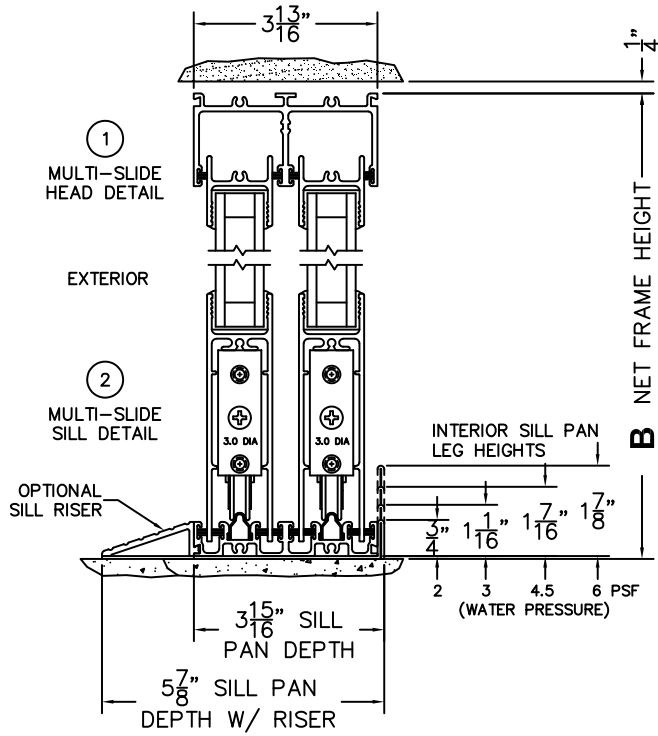

FLEETWOOD
WINDOWS & DOORS
FleetwoodUSA.com

NORWOOD 3070EX M/S
XX STANDARD CONFIGURATION
NO SCREENS

ORDER NO.:

ITEM NO.:

REQUIRED DEALER INFO.

A(NET FRAME WIDTH)

B(NET FRAME HEIGHT)

SILL PAN HEIGHT (INTERIOR LEG)
(3/4", 1-1/16", 1-7/16" OR 1-7/8")

(USE RULER TO SCALE DIMENSIONS IN INCHES)

SCALE: 1/4

NOTES:

③ LOCK JAMB ④ INTERLOCKERS ⑤ LOCK JAMB