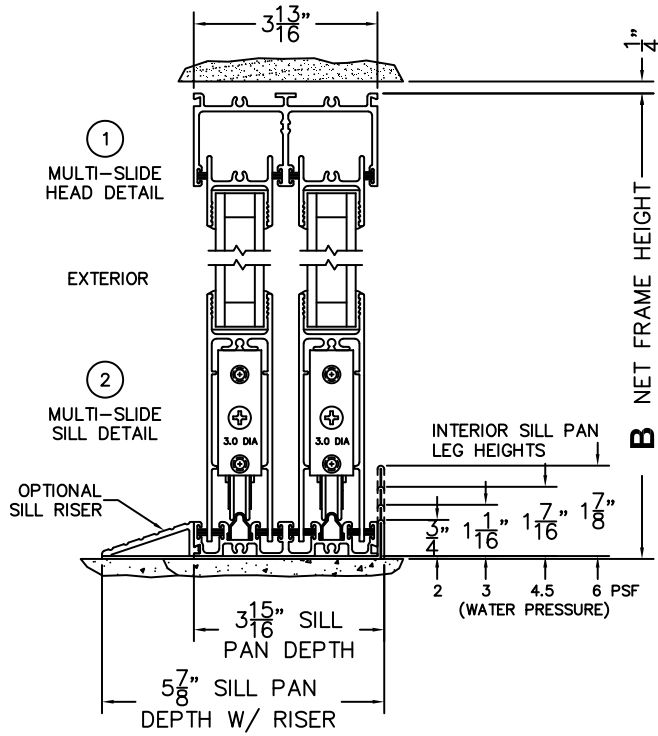

FLEETWOOD
WINDOWS & DOORS
FleetwoodUSA.com

NORWOOD 3070EX M/S
XX CUSTOM CONFIGURATION
NO SCREENS

ORDER NO.:

ITEM NO.:

REQUIRED DEALER INFO.

A(NET FRAME WIDTH)

B(NET FRAME HEIGHT)

SILL PAN HEIGHT (INTERIOR LEG)
(3/4", 1-1/16", 1-7/16" OR 1-7/8")

(USE RULER TO SCALE DIMENSIONS IN INCHES)

SCALE: 1/4

NOTES:

3 LOCK JAMB 4 INTERLOCKERS 5 LOCK JAMB