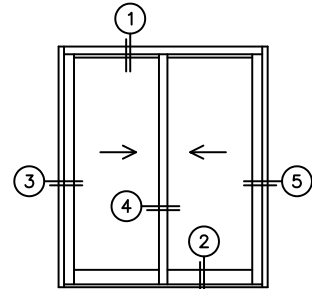

FLEETWOOD
WINDOWS & DOORS
FleetwoodUSA.com

NORWOOD 3070EX M/S
XX CUSTOM CONFIGURATION
NO SCREENS

ORDER NO.:

ITEM NO.:

REQUIRED DEALER INFO.

A(NET FRAME WIDTH)

B(NET FRAME HEIGHT)

SILL PAN HEIGHT (INTERIOR LEG)
(3/4", 1-1/16", 1-7/16" OR 1-7/8")

(USE RULER TO SCALE DIMENSIONS IN INCHES)

SCALE: 1/4

NOTES:

3 LOCK JAMB 4 INTERLOCKERS 5 LOCK JAMB