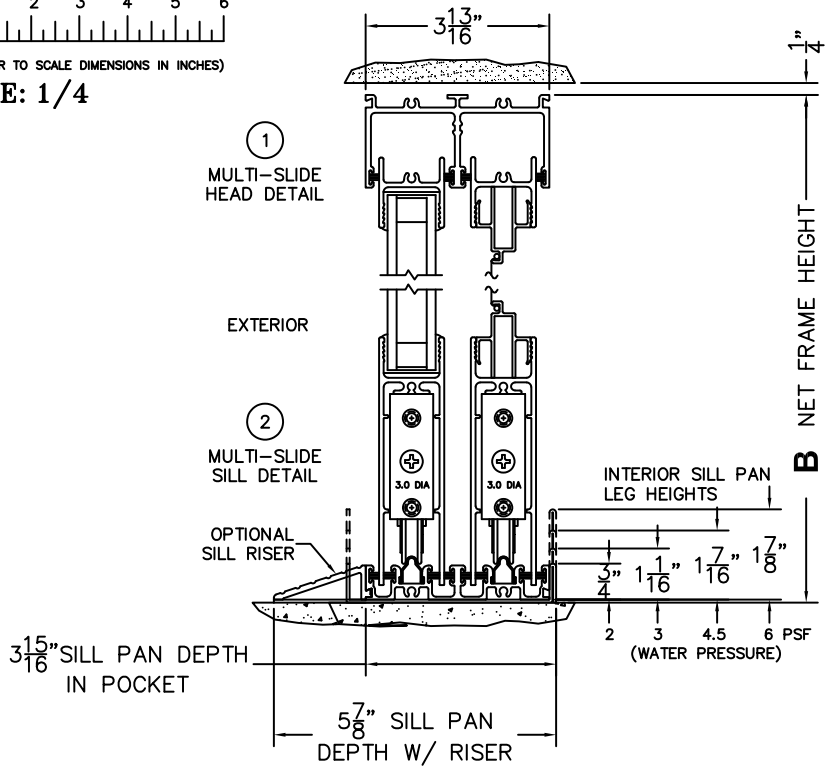

CALCULATED VALUES (FLEETWOOD SUPPLIED)

C(POCKET WIDTH)

D(NET FRAME WIDTH)

NOTES:

(USE RULER TO SCALE DIMENSIONS IN INCHES)

SCALE: 1/4

*NOTES:

- 1) WHEN CONSTRUCTING POCKET NOTE THAT DAYLIGHT WIDTH DOES NOT INCLUDE 1" SET BACK FOR POST INTERLOCKER.
- 2) TO ALLOW FUTURE REMOVAL OF PANEL THE INSTALLER MUST BUILD A FALSE WALL.