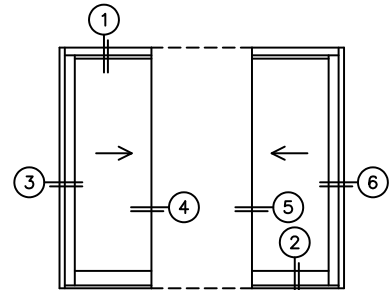

FLEETWOOD
WINDOWS & DOORS
FleetwoodUSA.com

NORWOOD 3070EX M/S
XPX STANDARD CONFIGURATION
WITH SCREENS

ORDER NO.:

ITEM NO.:

REQUIRED DEALER INFO.

A(DAYLIGHT WIDTH)

B(NET FRAME HEIGHT)

SILL PAN HEIGHT (INTERIOR LEG)
(3/4", 1-1/16", 1-7/16" OR 1-7/8")

CALCULATED VALUES (FLEETWOOD SUPPLIED)

C(POCKET WIDTH)

D(NET FRAME WIDTH)

NOTES:

(USE RULER TO SCALE DIMENSIONS IN INCHES)

SCALE: 1/4

*NOTES:

- 1) WHEN CONSTRUCTING POCKET NOTE THAT DAYLIGHT WIDTH DOES NOT INCLUDE 1" SET BACK FOR POST INTERLOCKER.
- 2) TO ALLOW FUTURE REMOVAL OF PANEL THE INSTALLER MUST BUILD A FALSE WALL.