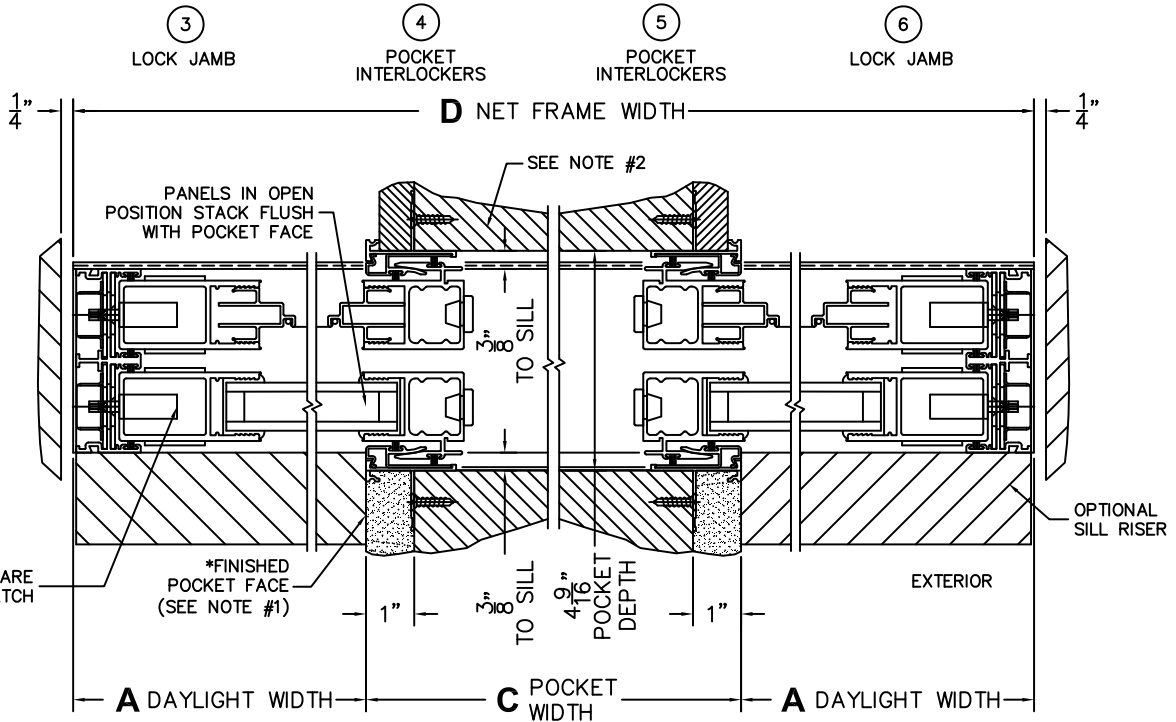

CALCULATED VALUES (FLEETWOOD SUPPLIED)

C(POCKET WIDTH)

D(NET FRAME WIDTH)

NOTES:

(USE RULER TO SCALE DIMENSIONS IN INCHES)

SCALE: 1/4

*NOTES:

- 1) WHEN CONSTRUCTING POCKET NOTE THAT DAYLIGHT WIDTH DOES NOT INCLUDE 1" SET BACK FOR POST INTERLOCKER.
- 2) TO ALLOW FUTURE REMOVAL OF PANEL THE INSTALLER MUST BUILD A FALSE WALL.