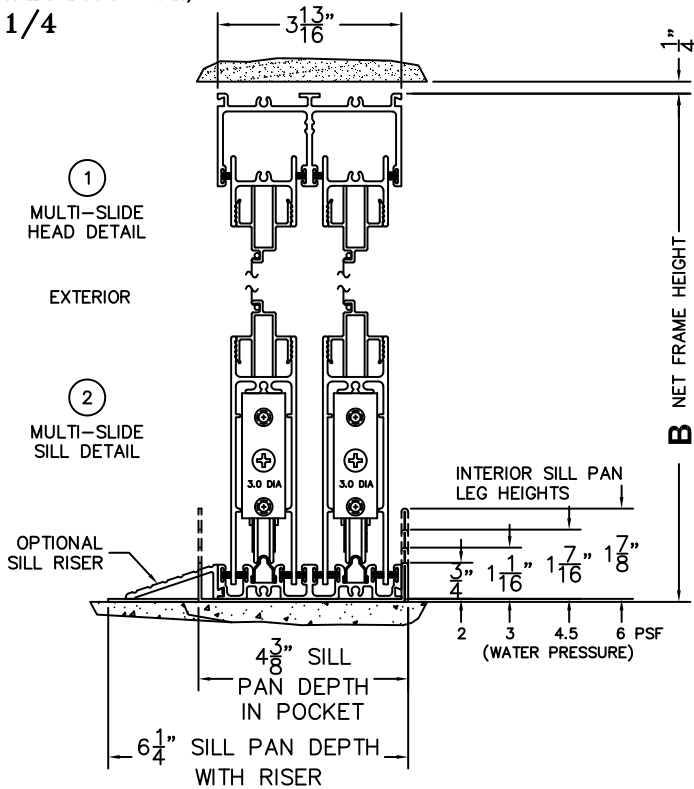

CALCULATED VALUES (FLEETWOOD SUPPLIED)

C(POCKET WIDTH)

D(NET FRAME WIDTH)

NOTES:

(USE RULER TO SCALE DIMENSIONS IN INCHES)

SCALE: 1/4

*CAUTION: WHEN CONSTRUCTING POCKET NOTE THAT DAYLIGHT WIDTH DOES NOT INCLUDE 1" SET BACK FOR POST INTERLOCKER.