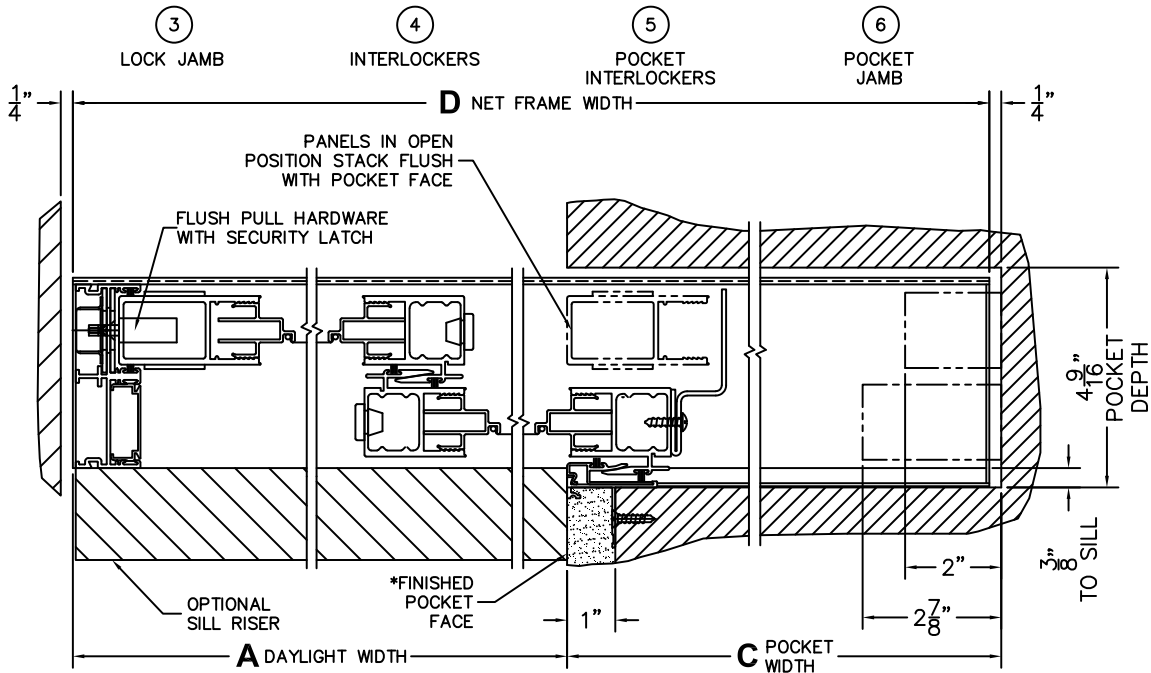

CALCULATED VALUES (FLEETWOOD SUPPLIED)

C(POCKET WIDTH)

D(NET FRAME WIDTH)

NOTES:

(USE RULER TO SCALE DIMENSIONS IN INCHES)

SCALE: 1/4

*CAUTION: WHEN CONSTRUCTING POCKET NOTE THAT DAYLIGHT WIDTH DOES NOT INCLUDE 1" SET BACK FOR POST INTERLOCKER.