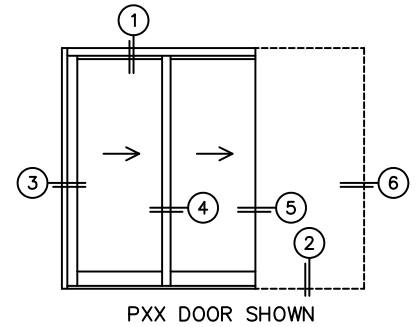

CALCULATED VALUES (FLEETWOOD SUPPLIED)

C(POCKET WIDTH)

D(NET FRAME WIDTH)

NOTES:

(USE RULER TO SCALE DIMENSIONS IN INCHES)

SCALE: 1/4

*CAUTION: WHEN CONSTRUCTING POCKET NOTE THAT DAYLIGHT WIDTH DOES NOT INCLUDE 1" SET BACK FOR POST INTERLOCKER.